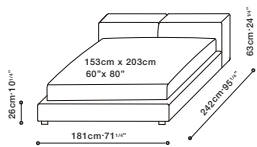

LIVING / CONSTRUCTION: Solid Birch headboard w/plywood reinforcements, side and end rails all covered in polyurethane foam with a fabric lining. **SLATS:** Wood slat system w/adjustable slides to control firmness. **FEET:** Black ABS plastic feet. **UPHOLSTERY OPTIONS:** Removable fabric or leather cover. **MATTRESS SUGGESTION:** 8" Mattress suggested.

C0310026

QUEEN

C0310029

KING

C0310028

CALIFORNIA
KING