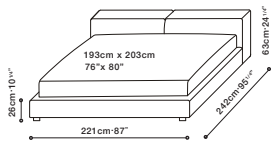

C0310029

KING