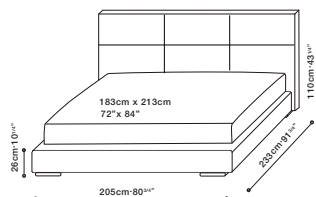

C033007E

CALIFORNIA KING