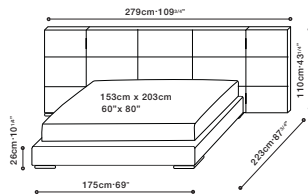

C033007B

QUEEN