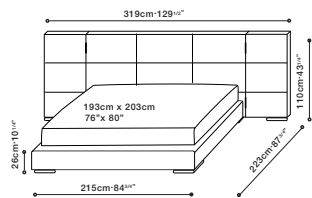

C0330079

KING