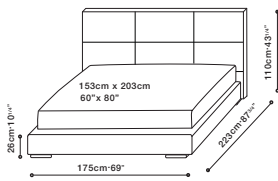

SCREEN / CONSTRUCTION: Solid Birch headboard w/plywood reinforcements, side and end rails all covered in polyurethane foam with a fabric lining. **SLATS:** Wood slat system w/adjustable slides to control firmness. **LEGS:** Tubular black metallic painted steel legs w/plastic guides. **SIDE PANELS:** Optional hinged side panels adjust 90 degrees. **UPHOLSTERY OPTIONS:** Removable fabric or leather cover. **MATTRESS SUGGESTION:** 12" Mattress suggested.

C0330075

QUEEN

C033007B

QUEEN

C0330076

KING

C0330079

KING

C033007E

CALIFORNIA KING

— —