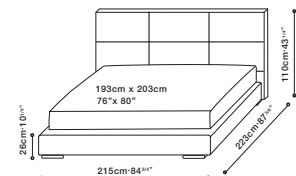

C0330076

KING