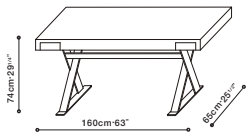

KING DESK / TOP: Oak or Walnut veneered. DRAWER: Oak or Walnut veneer. BASE: Black powder coated steel legs. FINISH OPTIONS: Grey Oak or Brown Walnut.

C0553581

C0553582