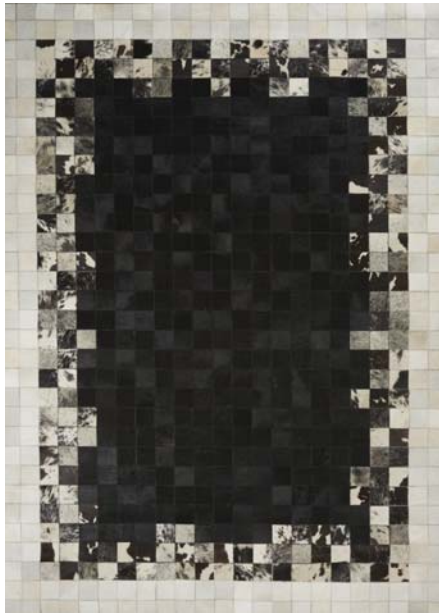

**MANOLAS**  
Leather  
5'7" x 7'9" | 6'6" x 9'8"

ADD THE FEELING OF LUXURY TO YOUR HOME WITH AN EXCLUSIVE LEATHER RUG

Manolas black

**DYNASTY**  
Leather  
5'7" x 7'9" | 6'6" x 9'8"

Dynasty grey