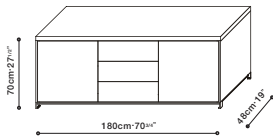

MAX BUFFETS

- Blackened Steel Frame • Grey Oak Veneer Structure • Soft Close Doors & Drawers •

C0416007

*2 Hinged doors, 3 small drawers in center.

C0416008

*4 Hinged doors.