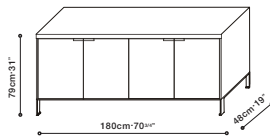

MAX BUFFETS

- Blackened Steel Frame • Grey Oak Veneer Structure • Soft Close Doors & Drawers •

C0416007

*2 Hinged doors, 3 small drawers in center.

C0416008

*4 Hinged doors.