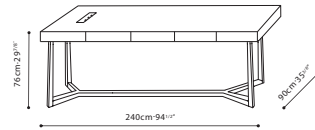

*Only Available in Brown Walnut Finish

C0552017

*Only Available in Brown Walnut Finish