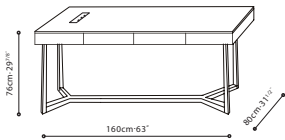

VESSEL DESK / TOP: Oak or Walnut veneer. DRAWER: Oak or Walnut veneer. BASE: Solid Ash. FINISH OPTIONS: Natural Oak, Grey Oak or Brown Walnut.* FEATURES: Cable management ducts on the larger 17 * 18 models; see detail image.

C0552014