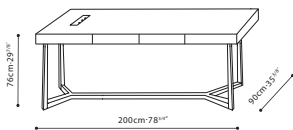

VESSEL DESK / TOP: Oak or Walnut veneer. DRAWER: Oak or Walnut veneer. BASE: Solid Ash. FINISH OPTIONS: Natural Oak, Grey Oak or Brown Walnut.* FEATURES: Cable management ducts on the larger 17 * 18 models; see detail image.

C0552018

*Only Available in Brown Walnut Finish

*Only Available in Brown Walnut Finish