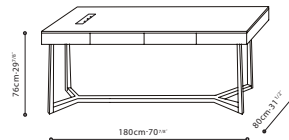

VESSEL DESK / TOP: Oak or Walnut veneer. DRAWER: Oak or Walnut veneer. BASE: Solid Ash. FINISH OPTIONS: Natural Oak, Grey Oak or Brown Walnut.* FEATURES: Cable management ducts on the larger 17 * 18 models; see detail image.

C0552015

*Only Available in Brown Walnut Finish

*Only Available in Brown Walnut Finish