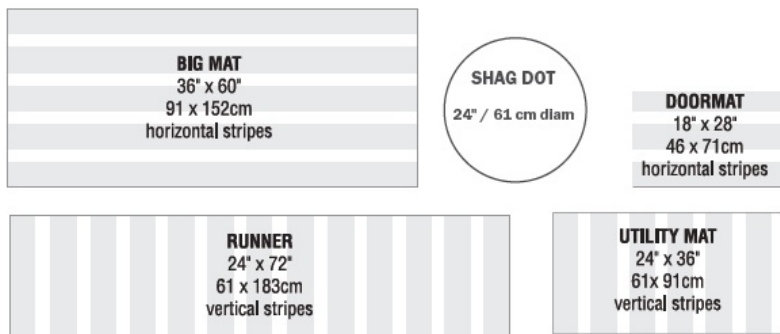

chilewich®

SHAG, Indoor/Outdoor Floor Mat Collection:

- Bold Stripe
- Block Stripe
- Even Stripe
- Mixed Stripe
- Skinny Stripe
- Solid
- Dot

**Not all styles available in all sizes

Please note that stripes run parallel to the long side on doormats and big mats, and parallel to the short side on the utility mats and runners.