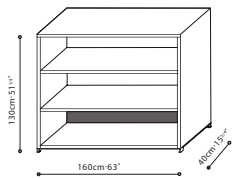

MAX / STRUCTURE: Oak or Walnut veneered MDF & Particle Board substrate. Shelves are fixed. **BASE:** Black powder coated steel base w/plastic glides. **FINISHES:** Grey Oak; C0416018 also available in a Brown Walnut finish.

C0416016