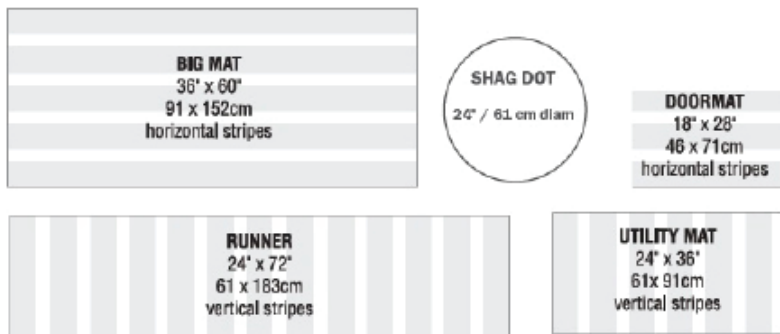

chilewich®

SHAG, Indoor/Outdoor Floor Mat Collection:

- Bold Stripe
- Block Stripe
- Even Stripe
- Heathered
- Mixed Stripe
- Skinny Stripe
- Solid
- Dot

**Not all styles available in all sizes

Please note that stripes run parallel to the long side on doormats and big mats, and parallel to the short side on the utility mats and runners.