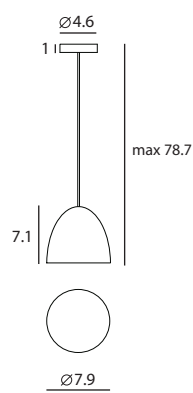

Castle Pendant XS
SG-623CP
G9 1 x Max 35W
Gray textile wire

Materials : concrete, steel
Color : concrete

Canopy : Type A, chrome
Back Plate : Type A

Castle Pendant S
SQ-7131CP
E26 1 x Max 100W
Ribbed reflector
Gray textile wire

Materials : concrete, steel
Color : concrete

Canopy : Type A, chrome
Back Plate : Type A

Castle Pendant M
SQ-7132CP
E26 1 x Max 100W
Ribbed reflector, bulb cover
Gray textile wire

Materials : concrete, steel
Color : concrete

CASTLE P M
UNIT: cd
AVERAGE BEAM ANGLE (50%) : 115.3 DEG

Measurement : inches

CASTLE / 2

CASTLE 堡壘

CASTLE desires to challenge your every perception of texture and lighting. As a material, concrete is exceptionally energy efficient compared to that of metal or glass. By using concrete as a lampshade the CASTLE has responsibly kept in tune with concepts of green living in mind. It comes with multiple choices in pendants, and wall lamp for outdoor (IP65).

Materials : concrete, steel
Color : concrete

Canopy : Type A, chrome
Back Plate : A23

Measurement : inches

CASTLE / 3