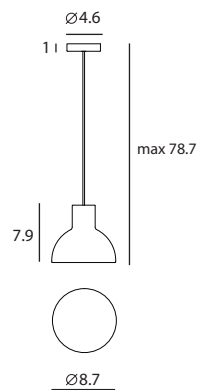

Castle Pendant Bell
SQ-3164CP
E26 1 x Max 77W
Ribbed reflector
Gray textile wire

Materials : concrete, steel
Color : concrete

Canopy : Type A, chrome
Back Plate : A23

Measurement : inches

CASTLE / 3