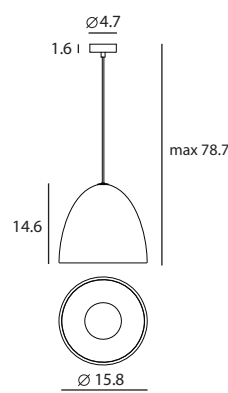

Materials : concrete, steel
Color : concrete

Canopy : Type A, chrome
Back Plate : Type A

Castle Pendant M
SQ-7132CP
E26 1 x Max 100W
Ribbed reflector, bulb cover
Gray textile wire

Materials : concrete, steel
Color : concrete

Canopy : Type A11, chrome
Back Plate : Type B2

Castle Pendant L
SQ-7133CP
E26 1 x Max 77W
Ribbed reflector, bulb cover
Gray textile wire

Materials : concrete, steel
Color : concrete

Canopy : Type A11, chrome
Back Plate : Type B2

CASTLE P M
UNIT: cd
AVERAGE BEAM ANGLE (50%) : 115.3 DEG

Measurement : inches

CASTLE / 2

CASTLE 堡壘

CASTLE desires to challenge your every perception of texture and lighting. As a material, concrete is exceptionally energy efficient compared to that of metal or glass. By using concrete as a lampshade the CASTLE has responsibly kept in tune with concepts of green living in mind. It comes with multiple choices in pendants, and wall lamp for outdoor (IP65).

Materials : concrete, steel
Color : concrete

Canopy : Type A, chrome
Back Plate : A23

Measurement : inches

CASTLE / 3