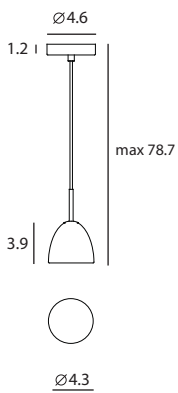

Castle Pendant XS
SG-623CP
G9 1 x Max 35W
Gray textile wire

Materials : concrete, steel
Color : concrete

Canopy : Type A, chrome
Back Plate : Type A

Castle Pendant S
SQ-7131CP
E26 1 x Max 100W
Ribbed reflector
Gray textile wire

Materials : concrete, steel
Color : concrete

Canopy : Type A, chrome
Back Plate : Type A

Castle Pendant M
SQ-7132CP
E26 1 x Max 100W
Ribbed reflector, bulb cover
Gray textile wire

Materials : concrete, steel
Color : concrete

CASTLE P M
UNIT: cd
AVERAGE BEAM ANGLE (50%) : 115.3 DEG

Measurement : inches

CASTLE / 2

CASTLE 堡壘

CASTLE desires to challenge your every perception of texture and lighting. As a material, concrete is exceptionally energy efficient compared to that of metal or glass. By using concrete as a lampshade the CASTLE has responsibly kept in tune with concepts of green living in mind. It comes with multiple choices in pendants, and wall lamp for outdoor (IP65).

Materials : concrete, steel
Color : concrete

Canopy : Type A, chrome
Back Plate : A23

Measurement : inches

CASTLE / 3