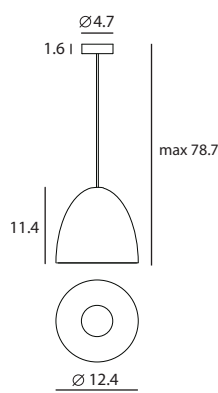

Castle Pendant XS
SG-623CP
G9 1 x Max 35W
Gray textile wire

Materials : concrete, steel
Color : concrete

Canopy : Type A, chrome
Back Plate : Type A

Castle Pendant S
SQ-7131CP
E26 1 x Max 100W
Ribbed reflector
Gray textile wire

Materials : concrete, steel
Color : concrete

Canopy : Type A, chrome
Back Plate : Type A

Castle Pendant M
SQ-7132CP
E26 1 x Max 100W
Ribbed reflector, bulb cover
Gray textile wire

Materials : concrete, steel
Color : concrete

CASTLE P M
UNIT: cd
AVERAGE BEAM ANGLE (50%) : 115.3 DEG

Measurement : inches

CASTLE / 2

CASTLE 堡壘

CASTLE desires to challenge your every perception of texture and lighting. As a material, concrete is exceptionally energy efficient compared to that of metal or glass. By using concrete as a lampshade the CASTLE has responsibly kept in tune with concepts of green living in mind. It comes with multiple choices in pendants, and wall lamp for outdoor (IP65).

Materials : concrete, steel
Color : concrete

Canopy : Type A, chrome
Back Plate : A23

Measurement : inches

CASTLE / 3