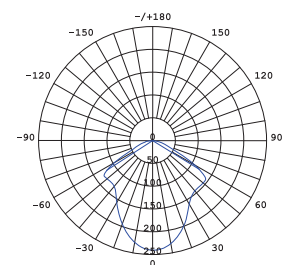

CASTLE P M
UNIT: cd
AVERAGE BEAM ANGLE (50%) : 115.3 DEG

Measurement : inches

CASTLE / 2

CASTLE 堡壘

CASTLE desires to challenge your every perception of texture and lighting. As a material, concrete is exceptionally energy efficient compared to that of metal or glass. By using concrete as a lampshade the CASTLE has responsibly kept in tune with concepts of green living in mind. It comes with multiple choices in pendants, and wall lamp for outdoor (IP65).