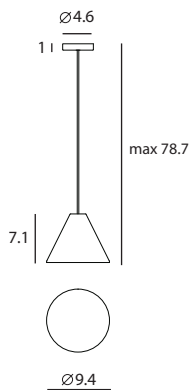

Canopy : Type A11, chrome
Back Plate : Type B2

Castle Pendant L
SQ-7133CP
E26 1 x Max 77W
Ribbed reflector, bulb cover
Gray textile wire

Materials : concrete, steel
Color : concrete

Canopy : Type A11, chrome
Back Plate : Type B2

CASTLE P M
UNIT: cd
AVERAGE BEAM ANGLE (50%) : 115.3 DEG

Measurement : inches

CASTLE / 2

CASTLE 堡壘

CASTLE desires to challenge your every perception of texture and lighting. As a material, concrete is exceptionally energy efficient compared to that of metal or glass. By using concrete as a lampshade the CASTLE has responsibly kept in tune with concepts of green living in mind. It comes with multiple choices in pendants, and wall lamp for outdoor (IP65).

Materials : concrete, steel
Color : concrete

Canopy : Type A, chrome
Back Plate : A23

Measurement : inches

CASTLE / 3