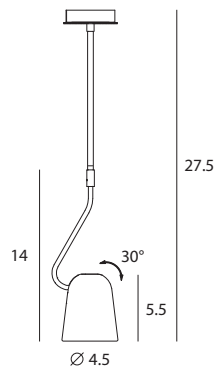

Dobi Pendant R

SQ-2181PR
E12 1 x Max 30W
Shade Rotatable

Material: steel

Color: shiny white shade & canopy + matt brass tube
copper shade + matt black tube & canopy

Canopy: Type A23
Black Plate: Type A6