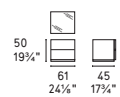

CITY

Design: Calligaris Studio

CS/576-F

CS/576-H

City CS/576-F
P201 / GXW
Nightstand

—
 City CS/576-F
 Nightstand
 P12 / P166
 City CS/576-H
 P12 / P166
 Drawer nightstand