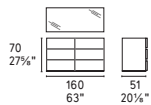

CITY

Design: Calligaris Studio

CS/576-F

CS/576-H

City CS/576-F
P201 / GXW
Nightstand

—
 City CS/576-F
 Nightstand
 P12 / P166
 City CS/576-H
 P12 / P166
 Drawer nightstand