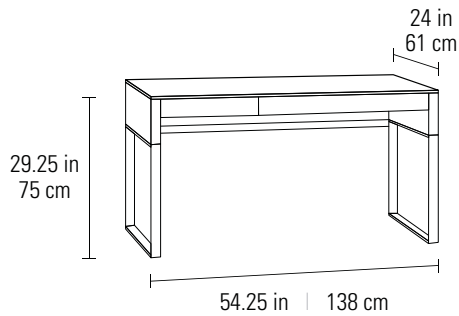

## 6201 DESK

- During setup, drawer positions can be reversed for either left or right-handed users.
- Includes a multifunction keyboard drawer with a flip-down front panel and non-slip lining.
- A wire management tray on the inside of the back panel allows placement of a power strip (not included).

Overall Dimensions (H x W x D) 29.25 x 54.25 x 24 in | 75 x 138 x 61 cm  
Weight 110 lbs | 50 kg

Overall Dimensions (H x W x D) 29.25 x 47.75 x 19.25 in | 75 x 121 x 49 cm  
Weight 76 lbs | 34 kg

Overall Dimensions (H x W x D) 25 x 16 x 18 in | 64 x 41 x 46 cm  
Weight 63 lbs | 29 kg

CASCADIA Desk 6201 and Mobile File Cabinet 6207 in Espresso Stained Oak Finish.

The 6201 Desk includes a multifunction system drawer as well as a side storage drawer.