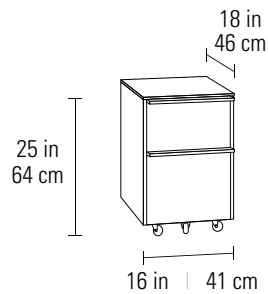

Overall Dimensions (H x W x D) 29.25 x 54.25 x 24 in | 75 x 138 x 61 cm  
Weight 110 lbs | 50 kg

## 6202 CONSOLE / LAPTOP DESK

- Console is great on its own or when partnered with the Desk 6201 to provide additional workspace.
- Wire retention slots in the drawer allow for charging of a laptop or connection of other items requiring power.
- The soft-close drawer is lined with a non-slip material to keep items in place.

Overall Dimensions (H x W x D) 29.25 x 47.75 x 19.25 in | 75 x 121 x 49 cm  
Weight 76 lbs | 34 kg

Overall Dimensions (H x W x D) 25 x 16 x 18 in | 64 x 41 x 46 cm  
Weight 63 lbs | 29 kg

CASCADIA Desk 6201 and Mobile File Cabinet 6207 in Espresso Stained Oak Finish.

The 6201 Desk includes a multifunction system drawer as well as a side storage drawer.