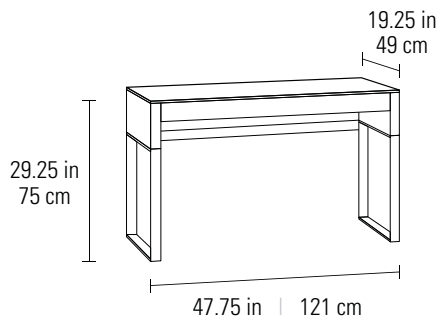

## 6201 DESK

- During setup, drawer positions can be reversed for either left or right-handed users.
- Includes a multifunction keyboard drawer with a flip-down front panel and non-slip lining.
- A wire management tray on the inside of the back panel allows placement of a power strip (not included).

Overall Dimensions (H x W x D) 29.25 x 54.25 x 24 in | 75 x 138 x 61 cm  
Weight 110 lbs | 50 kg

Overall Dimensions (H x W x D) 29.25 x 47.75 x 19.25 in | 75 x 121 x 49 cm  
Weight 76 lbs | 34 kg

Overall Dimensions (H x W x D) 25 x 16 x 18 in | 64 x 41 x 46 cm  
Weight 63 lbs | 29 kg

CASCADIA Desk 6201 and Mobile File Cabinet 6207 in Espresso Stained Oak Finish.

The 6201 Desk includes a multifunction system drawer as well as a side storage drawer.