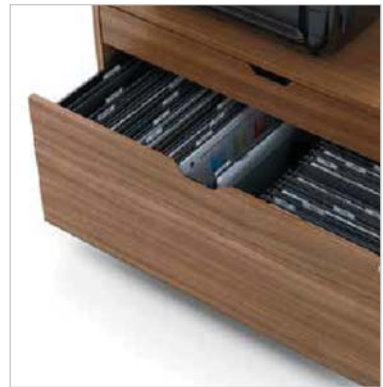

MODICA® OFFICE

BDI

**MODICA OFFICE** The MODICA collection is designed with the home office in mind. The unique platform desk stands securely on a black steel trestle base and features an open storage shelf flanked by two storage drawers. The mobile pedestal keeps hanging files and supplies close at hand and makes a great home for a printer or all-in-one.

## 6347 MOBILE FILE PEDESTAL

- Top drawer is ideal for supply storage while the lower file drawer can hold letter and/or legal-sized hanging file folders.
- File drawer includes a locking mechanism to keep contents secure.
- Cabinet rests on locking inline casters for security and mobility.
- The perfect home for a printer or all-in-one.

Dimensions 19.25H x 34.5 x 18.25 in | 49H x 88 x 46 cm  
Weight 89 lbs | 40 kg  
File Drawer Capacity 65 lbs | 29 kg

MODICA OFFICE, TC-223 TASK CHAIR AND EILEEN SHELVES IN NATURAL WALNUT FINISH

Two storage drawers keep supplies concealed, yet accessible. Nonslip lining keeps contents in place.

A power strip access panel in the desktop easily removes for access to a small power strip.

The Mobile File Pedestal 6347's bottom drawer can accommodate letter and/or legal-sized hanging file folders.