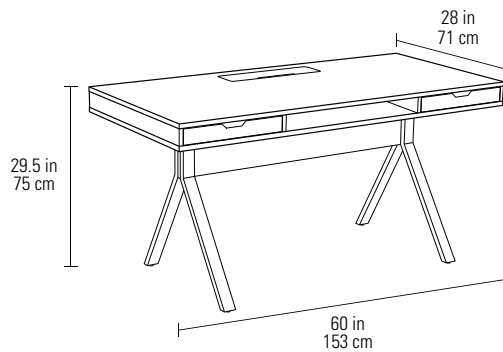

MODICA® OFFICE

BDI

**MODICA OFFICE** The MODICA collection is designed with the home office in mind. The unique platform desk stands securely on a black steel trestle base and features an open storage shelf flanked by two storage drawers. The mobile pedestal keeps hanging files and supplies close at hand and makes a great home for a printer or all-in-one.

## 6341 DESK

- Large work surface, suitable for a shared work environment.
- The open center compartment is the perfect place to store a laptop or papers that need to be accessible.
- Two side storage drawers keep supplies close at hand.
- Easily accessible compartment for a concealed power strip (not supplied).

Dimensions 29.5H x 60 x 28 in | 75H x 153 x 71 cm  
Weight 107 lbs | 49 kg

Dimensions 19.25H x 34.5 x 18.25 in | 49H x 88 x 46 cm  
Weight 89 lbs | 40 kg  
File Drawer Capacity 65 lbs | 29 kg

MODICA OFFICE, TC-223 TASK CHAIR AND EILEEN SHELVES IN NATURAL WALNUT FINISH

Two storage drawers keep supplies concealed, yet accessible. Nonslip lining keeps contents in place.