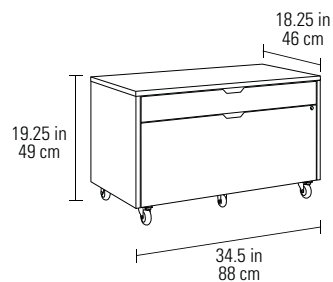

## 6341 DESK

- Large work surface, suitable for a shared work environment.
- The open center compartment is the perfect place to store a laptop or papers that need to be accessible.
- Two side storage drawers keep supplies close at hand.
- Easily accessible compartment for a concealed power strip (not supplied).

Dimensions 29.5H x 60 x 28 in | 75H x 153 x 71 cm  
Weight 107 lbs | 49 kg

## 6347 MOBILE FILE PEDESTAL

- Top drawer is ideal for supply storage while the lower file drawer can hold letter and/or legal-sized hanging file folders.
- File drawer includes a locking mechanism to keep contents secure.
- Cabinet rests on locking inline casters for security and mobility.
- The perfect home for a printer or all-in-one.

Dimensions 19.25H x 34.5 x 18.25 in | 49H x 88 x 46 cm  
Weight 89 lbs | 40 kg  
File Drawer Capacity 65 lbs | 29 kg

MODICA OFFICE, TC-223 TASK CHAIR AND EILEEN SHELVES IN NATURAL WALNUT FINISH

Two storage drawers keep supplies concealed, yet accessible. Nonslip lining keeps contents in place.