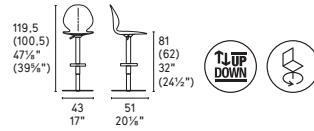

CS/1356 | CS/1356-LHS