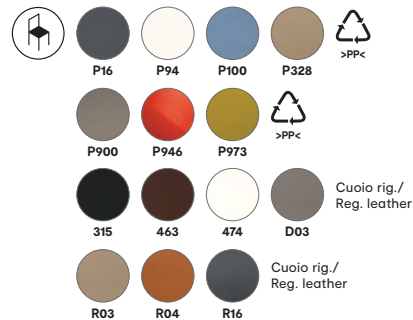

Basil METAL

Design: MrSmith Studio / Calligaris Studio

CS/1359 | CS/1359-LHS

CS/1359-A

CS/1354 | CS/1354-LHS

CS/1355 | CS/1355-LHS

CS/1356 | CS/1356-LHS

CS/1366 | CS/1366-LHS

CS/1857 | CS/1857-LHS

CS/1856 180 | CS/1856-LHS 180
CS/1856 360 | CS/1856-LHS 360

Base girevole a 180° con meccanismo di ritorno a base girevole a 360° / 180°
Swivelling base features a repositioning mechanism or 360° swivelling base

NOTA/NOTE
Per le combinazioni disponibili consultare il listino prezzi.
Please check all available combinations in the price list.