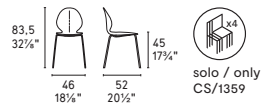

Basil METAL

Design: MrSmith Studio / Calligaris Studio

CS/1359 | CS/1359-LHS