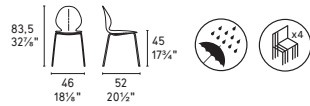

Basil METAL

Design: MrSmith Studio / Calligaris Studio

CS/1359 | CS/1359-LHS

CS/1359-A

CS/1354 | CS/1354-LHS

CS/1355 | CS/1355-LHS

CS/1356 | CS/1356-LHS

CS/1366 | CS/1366-LHS

CS/1857 | CS/1857-LHS

CS/1856 180 | CS/1856-LHS 180
CS/1856 360 | CS/1856-LHS 360

Base girevole a 180° con meccanismo di ritorno a base girevole a 360° / 180°
Swivelling base features a repositioning mechanism or 360° swivelling base

NOTA/NOTE
Per le combinazioni disponibili consultare il listino prezzi.
Please check all available combinations in the price list.

Basil CS/1359
P11 / P16
CS/1857-LHS
P15 / 315
CS/1856 180
P94 / P94
Sedia / Chair
CS/1356
P77 / P100
CS/1354
P15 / P900
CS/1355-LHS
P15 / R04
Sgabello / Stool