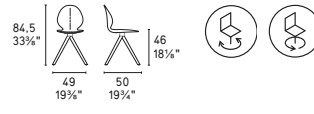

CS/1857 | CS/1857-LHS

CS/1856 180 | CS/1856-LHS 180  
CS/1856 360 | CS/1856-LHS 360

Base girevole a 180° con meccanismo di ritorno a base girevole a 360° / 180°  
Swivelling base features a repositioning mechanism or 360° swivelling base