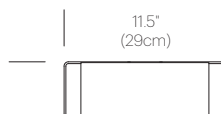

Color Rendition Index: 80 CRI

50K Hour lifespan

Cable length: 8' (244cm)

1 year warranty

CERTIFICATIONS

UL listed components

PACKAGING WEIGHT AND DIMENSIONS

Gloss Floor:	14LBS	45" X 13" X 6"
	6.4KGS	114cm X 33cm X 15cm

NOTES

Custom requests can be considered on volume orders

FINISHES

CLEAR

BLUE

BRONZE

ORANGE

DIMENSIONS

GLOSS 57

49.5" - 58"
(126 - 147cm)