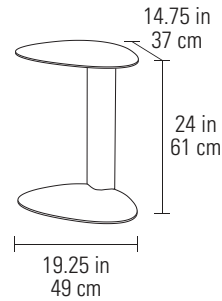

1025 LAPTOP TABLE

Overall Dimensions	24H x 19.25 x 14.75 in 61H x 49 x 37 cm
Top Shelf Capacity	25 lbs 11 kg
Weight	25 lbs 11 kg

For product info and detailed specs, visit bdiusa.com/bink

BDi's products are packaged with recyclable materials. Dimensions, specifications, and availability are subject to change. For current specifications and availability, visit www.bdiusa.com. Listed capacities assume even distribution of weight. BDi's designs are protected by US and international patents, trade dress, and/or copyright laws. "Bink" and BDi are trademarks of Becker Designed Inc. All rights reserved. ©2024, BDi