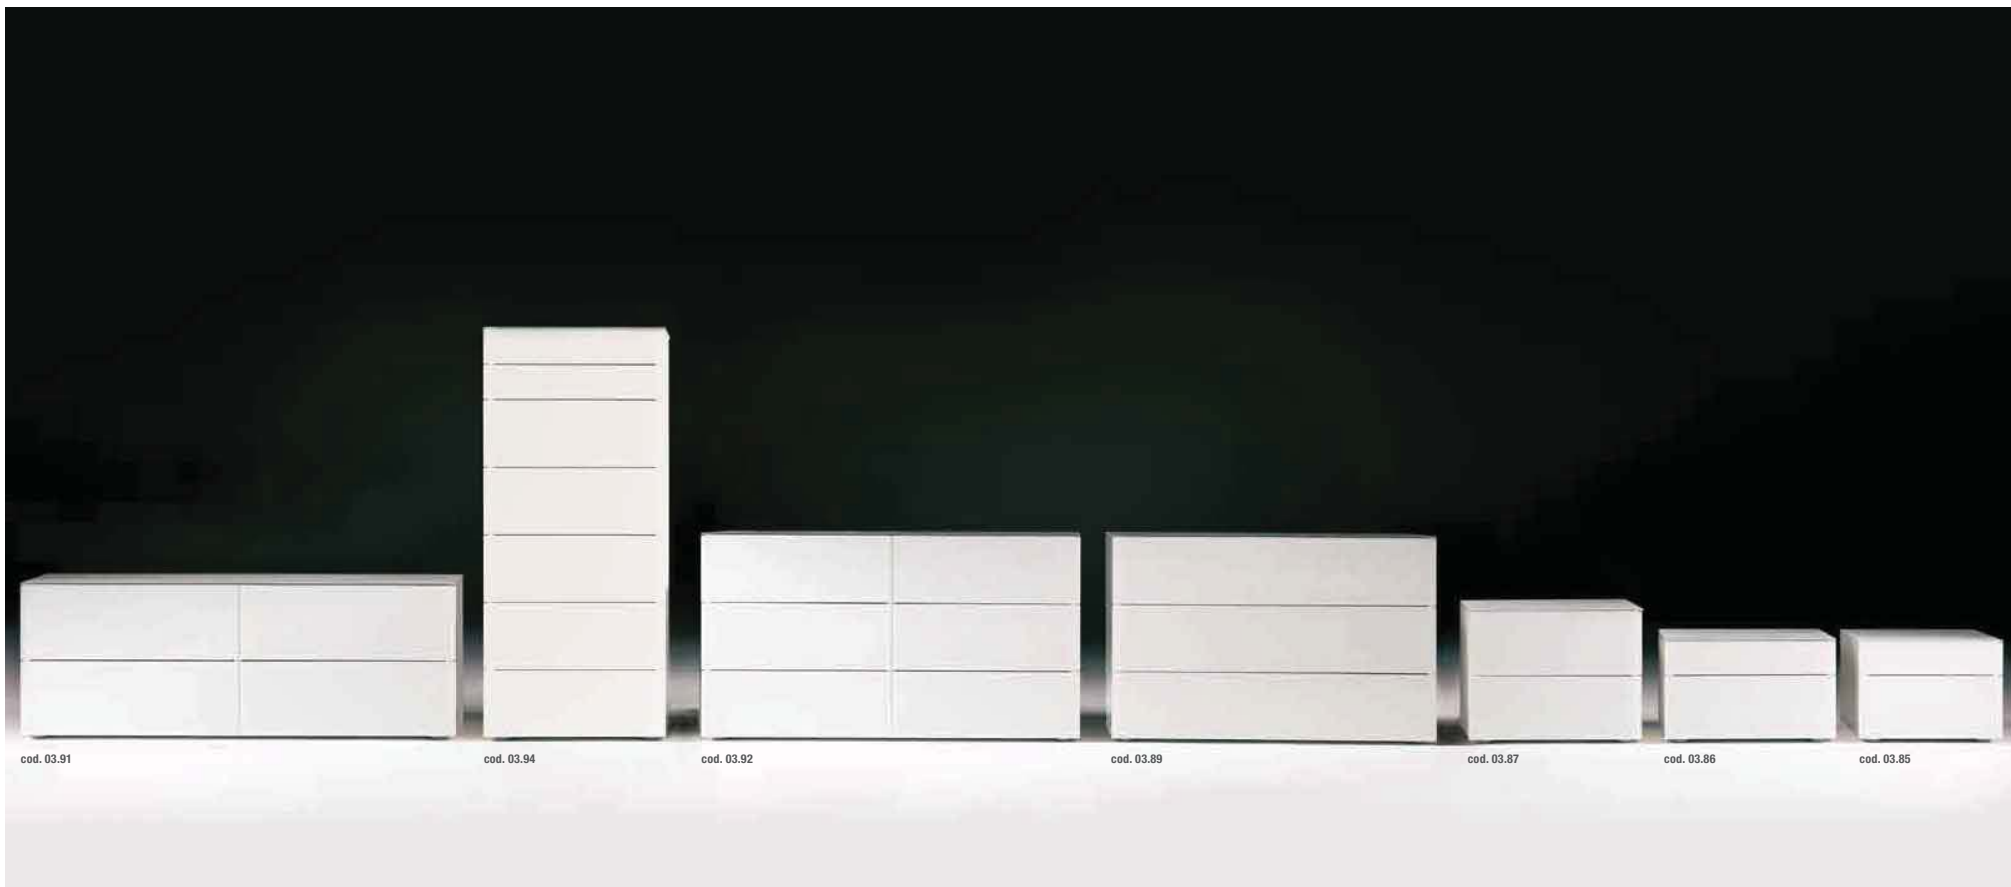

cod. 03.91

cod. 03.94

cod. 03.92

cod. 03.89

cod. 03.87

cod. 03.86

cod. 03.85

madia storage unit **ENEA**
C163 cristallo bianco lucido / gloss white glass