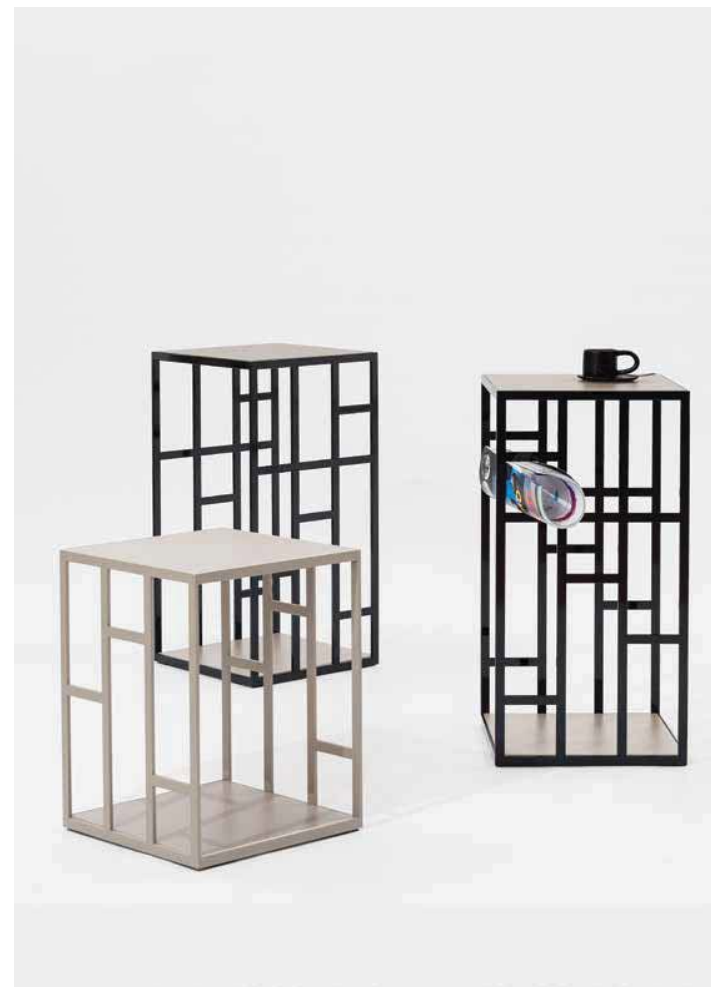

MANHATTAN

TAVOLINO / COFFEE TABLE

design Daniele Molteni

tavolino coffee table **MANHATTAN**
cod. 07.41
 M306 bianco / white
 C180S cristallo velvet antigraffio bianco opaco /
 velvet matt anti-scratch white glass

tavolino coffee table **MANHATTAN**
cod. 07.40
 M312 sabbia / sand
 C181S cristallo velvet antigraffio tortora opaco /
 velvet matt anti-scratch dove grey glass
cod. 07.41
 M327 nero profondo / gloss black
 C181S cristallo velvet antigraffio tortora opaco /
 velvet matt anti-scratch dove grey glass

tavolino coffee table **MANHATTAN**
cod. 07.40

M318 celeste / light blue
C180S cristallo velvet antigraffio bianco opaco /
velvet matt anti-scratch white glass

M310 antracite / anthracite
C180S cristallo velvet antigraffio antracite opaco /
velvet matt anti-scratch anthracite glass

PATTERN
cod. 07.39

M318 celeste / light blue

cod. 07.38

M310 antracite / anthracite

MANHATTAN

Tavolino con struttura in acciaio
laccato e piano in cristallo o
cristallo antigraffio.

Coffee-table with frame in
lacquered steel, top in glass or
matt velvet anti-scratch glass.