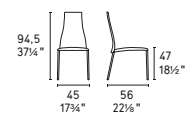

Aida

CS1452