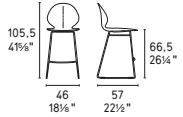

Basil

Basil stool
CS1356
P77 / P94

Basil chair
CS1348
P02 / P900

Basil stool
CS1495
P02 / P900

Basil chair
CS1359
P77 / P900

Basil stool
CS1354
P77 / P900

Basil chair
CS1857
P77 / P900

Basil chair
CS1857
P94 / P900

CS1348

CS1495

CS1359

CS1354

CS1366

CS1857

WOOD

METAL

ALUMINIUM

CS1857

PP

LEATHER

NOTE Please check all available combinations in the price list