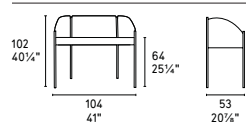

# Biblio

NEW

Design: Archirivolto

CS/4116

P15

R04

P15L

Biblio CS/4116  
P15 / R04 / P15L  
Scrivania / Desk  
Basil CS/1857-LHS  
P15 / R04  
Sedia / Chair