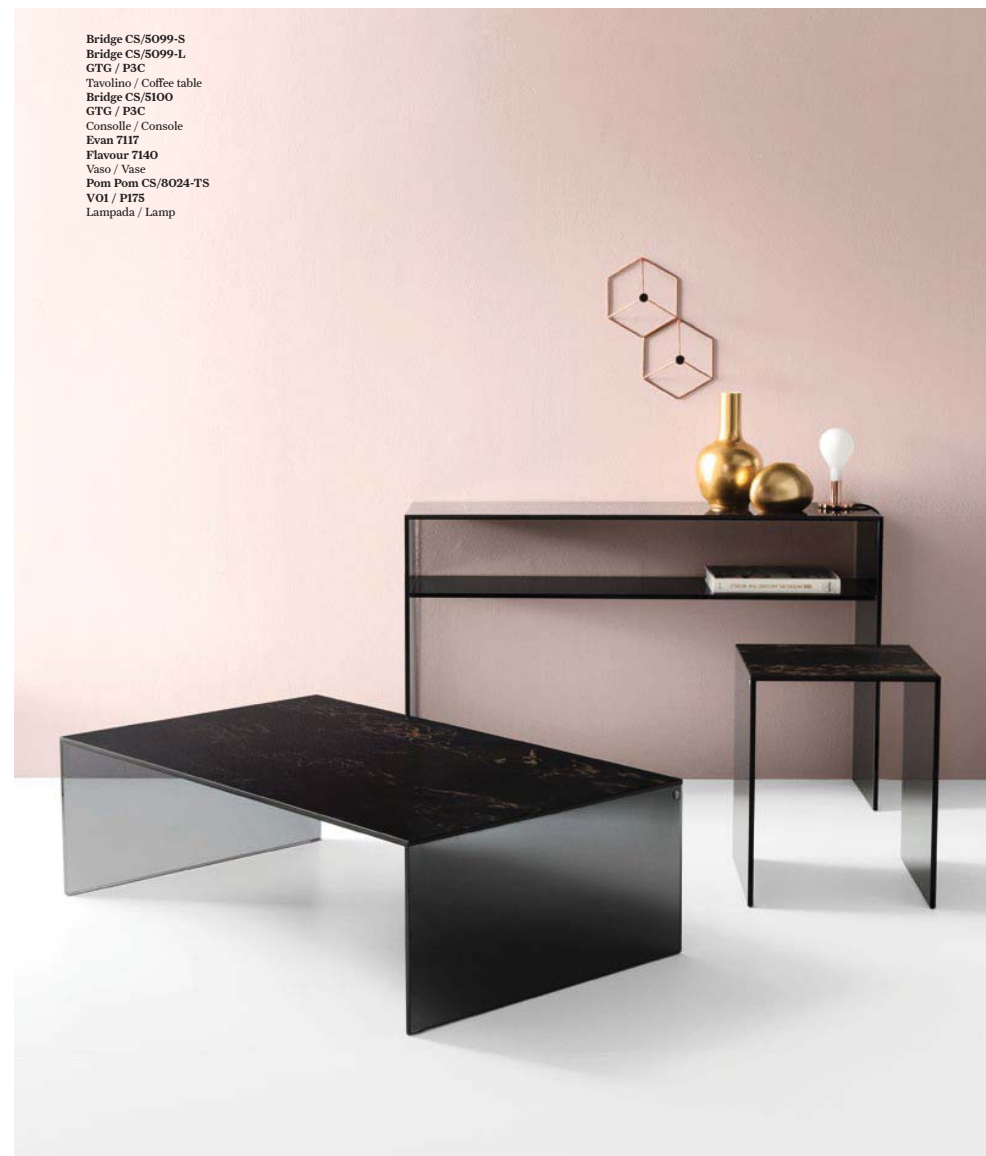

Bridge

Design: Calligaris Studio

CS/5099-S

CS/5099-L

CS/5100

GTG

TEMPERED

P2C

P3C

P4C

CERAMIC

Bridge CS/5099-S
 Bridge CS/5099-L
 GTG / P3C
 Tavolino / Coffee table
 Bridge CS/5100
 GTG / P3C
 Consolle / Console
 Evan 7117
 Flavour 7140
 Vaso / Vase
 Pom Pom CS/8024-TS
 VOI / P175
 Lampada / Lamp