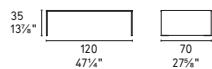

Bridge

Design: Calligaris Studio

CS/5099-S

CS/5099-L

CS/5100

GTG

TEMPERED

P2C