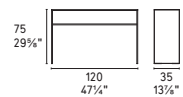

Bridge

Design: Calligaris Studio

CS/5099-S

CS/5099-L

CS/5100

GTG

TEMPERED

P2C