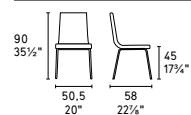

# CRUISER

Design: Edi e Paolo Ciani

CS/1095 US  
CS/1095-LH US

CS/1096 US  
CS/1096-LH US

CS/1097 US  
CS/1097-LH US

Cruiser CS/1095 US  
P95 / A08  
Sedia / Chair  
Cruiser CS/1097 US  
P95 / A02  
Poltrona / Armchair  
Inbox CS/6026-53 L  
P94 / GAW  
Mobili / Cabinets