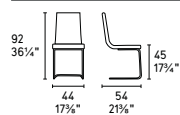

# CRUISER

Design: Edi e Paolo Ciani

CS/1095 US  
CS/1095-LH US

CS/1096 US  
CS/1096-LH US

CS/1097 US  
CS/1097-LH US

Cruiser CS/1095 US  
P95 / A08  
Sedia / Chair  
Cruiser CS/1097 US  
P95 / A02  
Poltrona / Armchair  
Inbox CS/6026-53 L  
P94 / GAW  
Mobili / Cabinets