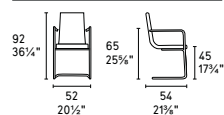

# CRUISER

Design: Edi e Paolo Ciani

CS/1095 US  
CS/1095-LH US

CS/1096 US  
CS/1096-LH US

CS/1097 US  
CS/1097-LH US

Cruiser CS/1095 US  
P95 / A08  
Sedia / Chair  
Cruiser CS/1097 US  
P95 / A02  
Poltrona / Armchair  
Inbox CS/6026-53 L  
P94 / GAW  
Mobili / Cabinets

—  
Cruiser CS/1096-LH US  
Cruiser CS/1095-LH US  
P16 / L16  
Sedia / Chair  
Duca CS/4089-MV  
P16 / GAG  
Tavolo / Table  
Trio 7173  
Vaso / Vase  
Conrad 7143  
Tappeto / Rug