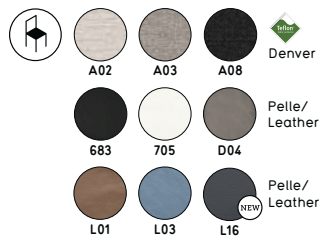

# CRUISER

Design: Edi e Paolo Ciani

CS/1095 US  
CS/1095-LH US

CS/1096 US  
CS/1096-LH US

CS/1097 US  
CS/1097-LH US

Cruiser CS/1095 US  
P95 / A08  
Sedia / Chair  
Cruiser CS/1097 US  
P95 / A02  
Poltrona / Armchair  
Inbox CS/6026-53 L  
P94 / GAW  
Mobili / Cabinets

—  
Cruiser CS/1096-LH US  
Cruiser CS/1095-LH US  
P16 / L16  
Sedia / Chair  
Duca CS/4089-MV  
P16 / GAG  
Tavolo / Table  
Trio 7173  
Vaso / Vase  
Conrad 7143  
Tappeto / Rug