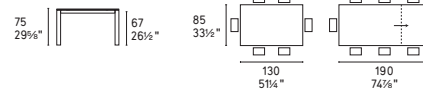

## Duca

CS4089-R 130

METAL

P95

CERAMIC

PIC

GLASS

GEW