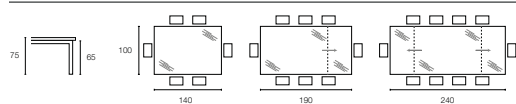

ECHO

Design: Studio 28

CS/4072-R

Bohème CS/1392
Sedia / Chair
Kork 7162
Centrotavola / Centrepiece
Shelter CS/6038-3
Mobile / Sideboard
Volans CS/8018-S
Lampada / Lamp
Odessa 7142
Tappeto / Rug