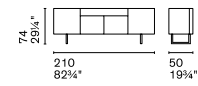

Horizon Porta TV /Entertainment unit CS6017-3B P94 / GEW / P15

CS6017-1A
CS6017-1A MTO