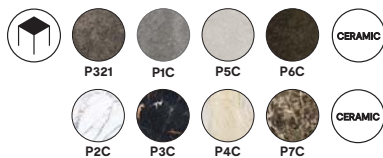

Icaro EXTENDABLE NEW

Design: Archirivolto / Calligaris Studio

CS/4114-R C | CS/4114-R L

CS/4114-XR C | CS/4114-XR L

CS/4114-R C | CS/4114-XR C

CS/4114-R L | CS/4114-XR L

Icaro CS/4114-R C
P507 / P2C
Tavolo / Table
Gala CS/1867-LH
P15 / 683
Sedia / Chair
Lume 7197
Portacandele /
Candle holder
Evan 7117
Vaso / Vase
Sky 7192
Tappeto / Rug