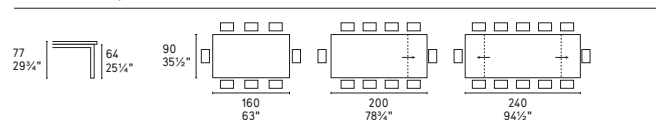

Icaro EXTENDABLE NEW

Design: Archirivolto / Calligaris Studio

CS/4114-R C | CS/4114-R L

CS/4114-XR C | CS/4114-XR L

CS/4114-R C | CS/4114-XR C

CS/4114-R L | CS/4114-XR L

Icaro CS/4114-R C
P507 / P2C
Tavolo / Table
Gala CS/1867-LH
P15 / 683
Sedia / Chair
Lume 7197
Portacandele /
Candle holder
Evan 7117
Vaso / Vase
Sky 7192
Tappeto / Rug