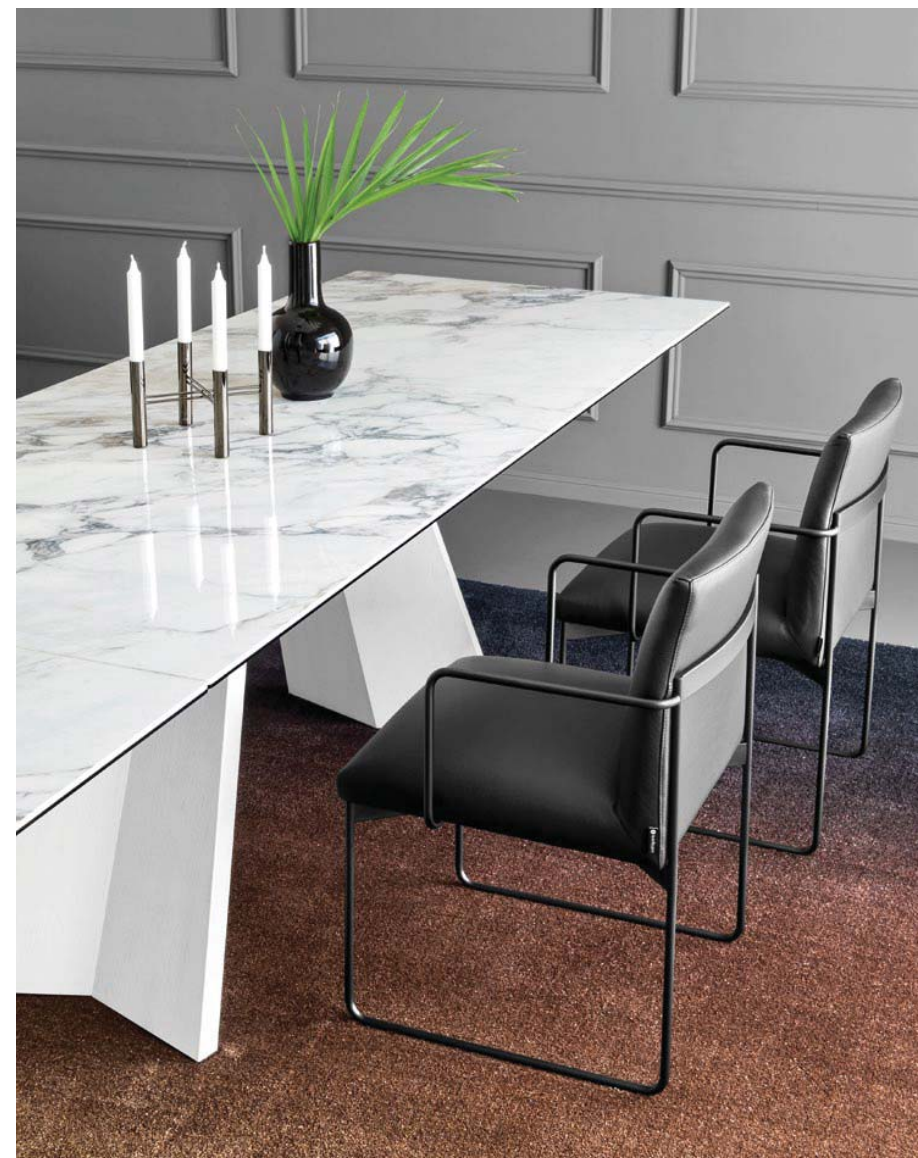

Icaro EXTENDABLE NEW

Design: Archirivolto / Calligaris Studio

CS/4114-R C | CS/4114-R L

CS/4114-XR C | CS/4114-XR L

CS/4114-R C | CS/4114-XR C

CS/4114-R L | CS/4114-XR L

Icaro CS/4114-R C
P507 / P2C
Tavolo / Table
Gala CS/1867-LH
P15 / 683
Sedia / Chair
Lume 7197
Portacandele /
Candle holder
Evan 7117
Vaso / Vase
Sky 7192
Tappeto / Rug

ICARO EXTENDABLE

Icaro CS/4114-XR C
PISL / PSC
Tavolo / Table
Fifties CS/1854
PIL / SOU
Sedia / Chair
Apollo 7195
Vassoio / Tray
Lume 7197
Portacandele
/ Candle holder
Teo Doro 7193
Svuotatasche /
Moneybox
Medley 7185
Tappeto / Rug