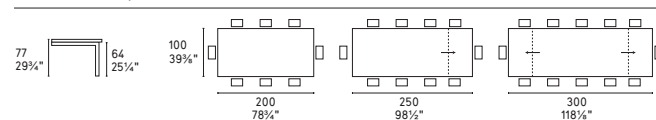

Icaro EXTENDABLE NEW

Design: Archirivolto / Calligaris Studio

CS/4114-R C | CS/4114-R L

CS/4114-XR C | CS/4114-XR L

CS/4114-R C | CS/4114-XR C

CS/4114-R L | CS/4114-XR L

Icaro CS/4114-R C
P507 / P2C
Tavolo / Table
Gala CS/1867-LH
P15 / 683
Sedia / Chair
Lume 7197
Portacandele /
Candle holder
Evan 7117
Vaso / Vase
Sky 7192
Tappeto / Rug