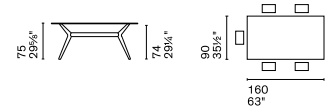

# Kent

CS4105

CS4105

design by Calligaris Studio

Kent  
Saint Tropez

Tavolo / Table  
Sedia / Chair

CS4105-FR P15L / GTR  
CS1855 P15L / P848

CS4105-FD 120