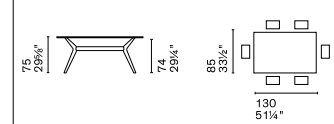

CS4105-FR 130