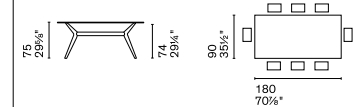

CS4105-FR 180

Nota Per le combinazioni disponibili consultare il listino prezzi. / Note Please check all available combinations in the price list.