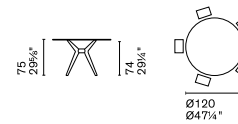

# Kent

CS4105

CS4105

design by Calligaris Studio

Kent  
Saint Tropez

Tavolo / Table  
Sedia / Chair

CS4105-FR P15L / GTR  
CS1855 P15L / P848

CS4105-FD 120