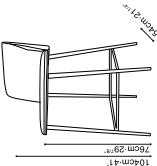

BALLET COUNTER STOOL

BALLET BAR STOOL

C02F0309 Stool

C02F0310 Stool

C02F0311 Stool

Darkened Steel Base, Available in:

Pano Silver Cloud (D)
PANO-01

Leather Eggshell (Q)
Q-11