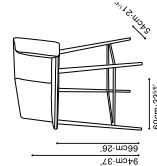

BALLET COUNTER STOOL

BALLET BAR STOOL

C02F0309 Stool

C02F0310 Stool

C02F0311 Stool

Darkened Steel Base, Available in:

Pano Silver Cloud (D)
PANO-01

Leather Eggshell (Q)
Q-11