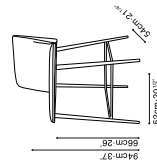

BALLET COUNTER STOOL

BALLET BAR STOOL

C02F0309 Stool

C02F0310 Stool

C02F0311 Stool

Darkened Steel Base, Available in:

Pano Silver Cloud (D)
PANO-01

Leather Eggshell (Q)
Q-11