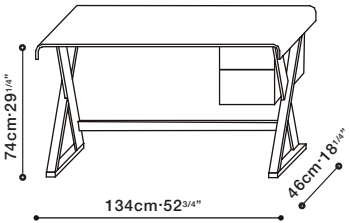

BETTY DESK / TOP: Oak veneered top with solid Ash curved edges. DRAWER: Oak veneer. BASE: Solid Ash. FINISH OPTIONS: Grey Oak.

C0500094

Grey Oak