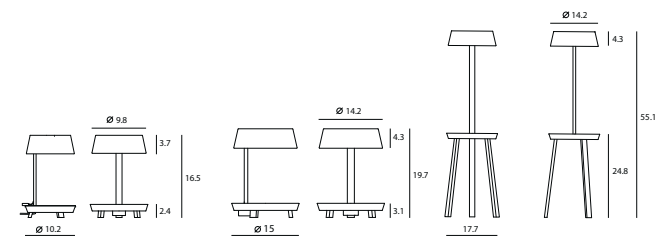

Carry Table Mini

Carry Floor
SQ-6350MFU
E26 2 x Max 60W
On/off push switch
USB charger