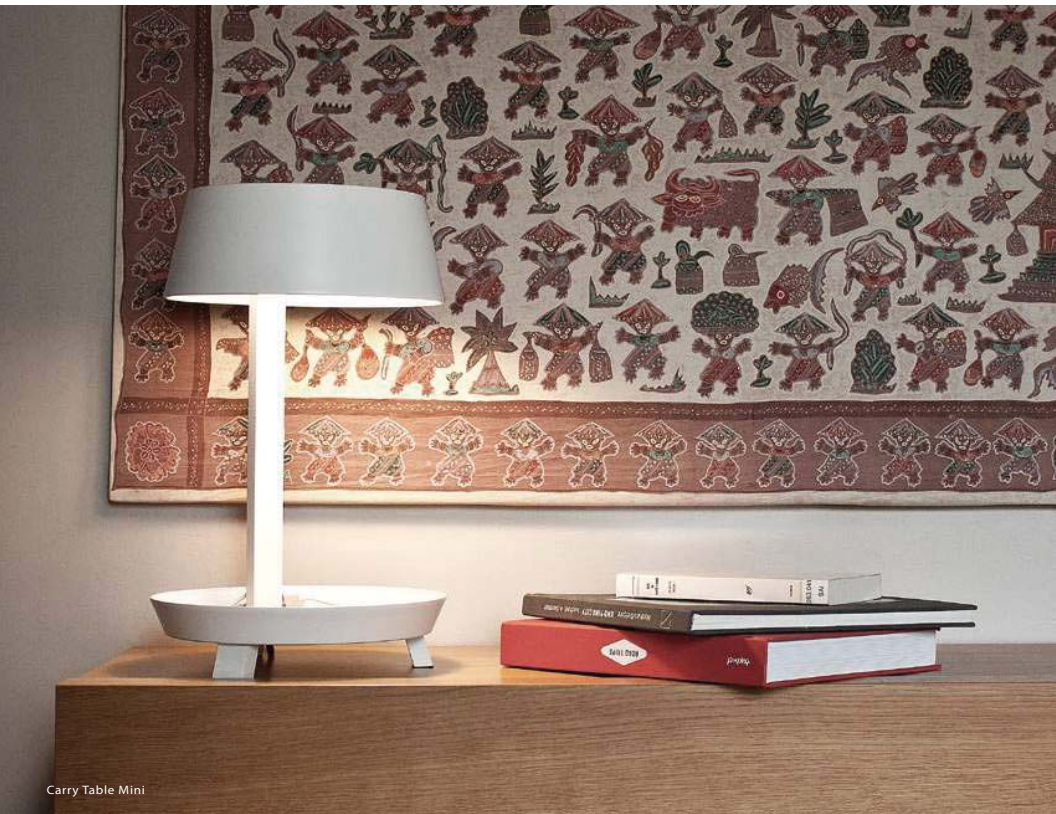

Carry Table Mini