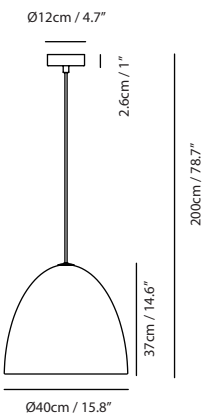

Castle Pendant M

Model
SQ-7132CP

Material
concrete, aluminum

Light Source
E26 1 x Max 100W

Feature
Ribbed reflector, bulb cover

Weight
6.7kg / 14.7lb

Color
● concrete gray

Castle Pendant L

Model
SQ-7133CP

Material
concrete, aluminum

Light Source
E26 1 x Max 77W

Feature
Ribbed reflector, bulb cover

Weight
16.1kg / 35.5lb

Color
● concrete gray