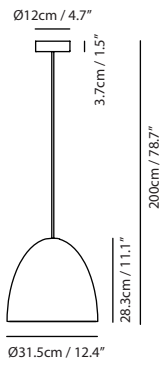

Castle Pendant M

Model
SQ-7132CP

Material
concrete, aluminum

Light Source
E26 1 x Max 100W

Feature
Ribbed reflector, bulb cover

Weight
6.7kg / 14.7lb

Color
● concrete gray

Castle Pendant L

Model
SQ-7133CP

Material
concrete, aluminum

Light Source
E26 1 x Max 77W

Feature
Ribbed reflector, bulb cover

Weight
16.1kg / 35.5lb

Color
● concrete gray