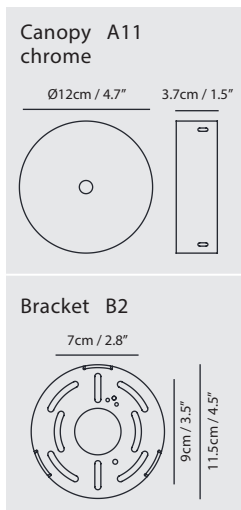

Castle Pendant M

Model
SQ-7132CP

Material
concrete, aluminum

Light Source
E26 1 x Max 100W

Feature
Ribbed reflector, bulb cover

Weight
6.7kg / 14.7lb

Color
● concrete gray

Castle Pendant L

Model
SQ-7133CP

Material
concrete, aluminum

Light Source
E26 1 x Max 77W

Feature
Ribbed reflector, bulb cover

Weight
16.1kg / 35.5lb

Color
● concrete gray