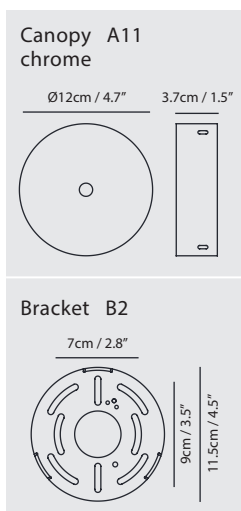

Castle Pendant M

Model
SQ-7132CP

Material
concrete, aluminum

Light Source
E26 1 x Max 100W

Feature
Ribbed reflector, bulb cover

Weight
6.7kg / 14.7lb

Color
● concrete gray

Castle Pendant L

Model
SQ-7133CP

Material
concrete, aluminum

Light Source
E26 1 x Max 77W

Feature
Ribbed reflector, bulb cover

Weight
16.1kg / 35.5lb

Color
● concrete gray