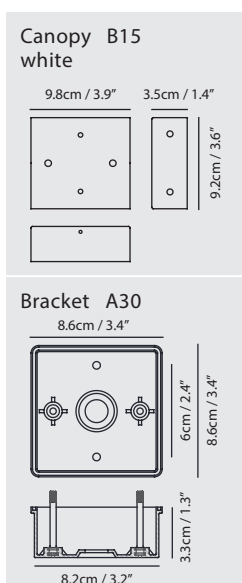

Model
SLD-7033CWO

Material
concrete, steel

Light Source
LED 5W 3000K CRI90 128lm

Driver
Built-in non-dimmable driver

Weight
1.8kg / 4lb

Color
● concrete gray

IP65

Castle Wall R Outdoor

Model
SLD-7034CWO

Light Source
LED 5W 3000K CRI90 128lm

Driver
concrete, steel

Driver
Built-in non-dimmable driver

Weight
1.5kg / 3.3lb

Color
● concrete gray

IP65