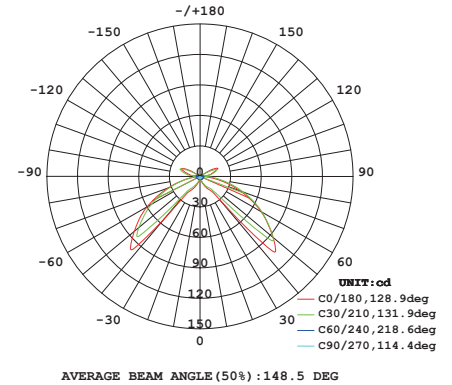

Model
SLD-7033CWO

Material
concrete, steel

Light Source
LED 5W 3000K CRI90 128lm

Driver
Built-in non-dimmable driver

Weight
1.8kg / 4lb

Color
● concrete gray

IP65

Castle Wall R Outdoor

Model
SLD-7034CWO

Light Source
LED 5W 3000K CRI90 128lm

Driver
concrete, steel

Driver
Built-in non-dimmable driver

Weight
1.5kg / 3.3lb

Color
● concrete gray

IP65