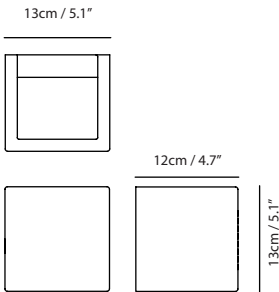

Castle Wall S Outdoor

Model
SLD-7033CWO

Material
concrete, steel

Light Source
LED 5W 3000K CRI90 128lm

Driver
Built-in non-dimmable driver

Weight
1.8kg / 4lb

Color
● concrete gray

IP65