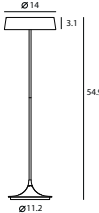

China LED Floor
SLD-6354MFE
LED 1 x 18W (2700K, CRI 90, 1900lm)
Adaptor driver
Foot dimmer
Black textile cord