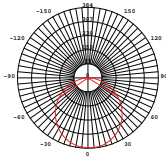

CHINA P
UNIT: G
AVERAGE BEAM ANGLE(S) 113.3 DE G