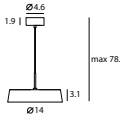

CHINA LED 閣

By Chen, Chao Cheng, 2017