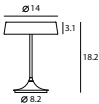

China LED Table
SLD-6354MDJ
LED 1 x 18W (2700K, CRI 90, 1900lm)
Adaptor driver
Patent DJ dimmer
Black textile cord