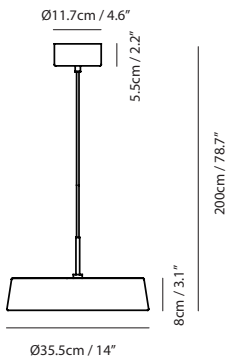

matt black

matt brass

**China LED Pendant**

**Model**  
SLD-6354MP

**Material**  
steel

**Light Source**  
LED 20W 2700K CRI90 1125lm

**Driver**  
Built-in dimmable driver  
(Triac dimming)

**Weight**  
2.5kg / 5.5lb