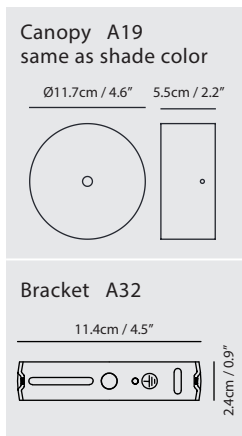

matt black

matt brass

**China LED Pendant**

**Model**  
SLD-6354MP

**Material**  
steel

**Light Source**  
LED 20W 2700K CRI90 1125lm

**Driver**  
Built-in dimmable driver  
(Triac dimming)

**Weight**  
2.5kg / 5.5lb