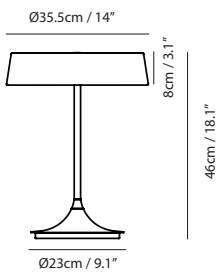

By Chen, Chao Cheng 陳昭成

matt black

matt brass shade +
matt black base & tube

China LED Table

Model
SLD-6354MDJ

Material
steel

Light Source
LED 18W 2700K CRI90 1125lm

Feature
DJ dimmer

Weight
4.8kg / 10.6lb

Cord
200cm / 78.7"

Color

- matt black
- matt brass shade + matt black base & tube