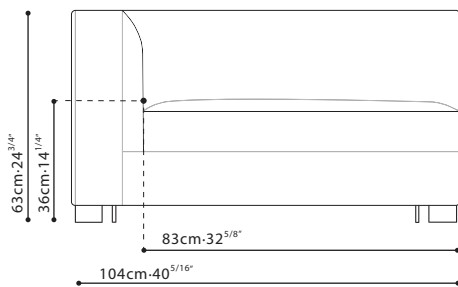

CLOUDS / FRAME: Solid Birch ,covered w/fabric lined polyurethane foam. SEAT: Cross-woven elastic webbing supporting seat cushions consisting of high-resilient polyurethane foam wrapped in feather down & polyester fiber. CUSHIONS: Back cushions filled w/channeled feather down w/high-resilient polyurethane foam core. C0802204 filled w/feathered down. FEET: Black metallic painted steel feet w/plastic glides. UPHOLSTERY OPTIONS: Fabric (removable) or Leather (non-removable). Sofa Connectors are Included.