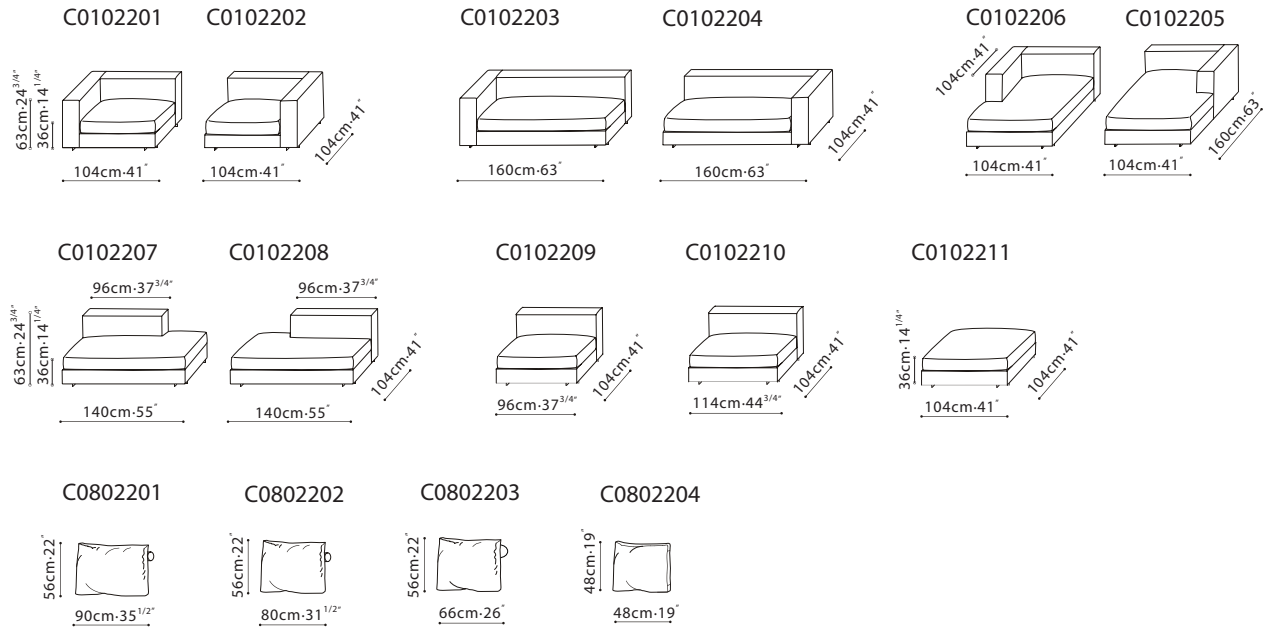

CLOUDS / FRAME: Solid Birch ,covered w/fabric lined polyurethane foam. SEAT: Cross-woven elastic webbing supporting seat cushions consisting of high-resilient polyurethane foam wrapped in feather down & polyester fiber. CUSHIONS: Back cushions filled w/channeled feather down w/high-resilient polyurethane foam core. C0802204 filled w/feathered down. FEET: Black metallic painted steel feet w/plastic glides. UPHOLSTERY OPTIONS: Fabric (removable) or Leather (non-removable). Sofa Connectors are Included.

FABRIC VERSION

LEATHER VERSION

(dotted lines illustrate positioning of stitched seams on leather versions of this sofa)

RECOMMENDED CUSHIONS

Item Code

C0102201/02	C0802202*1
C0102203/04	C0802203*2, and C0802204*1
C0102205/06	C0802202*1, and C0802204*1
C0102207/08	C0802201*1
C0102209	C0802201*1
C0102210	C0802201*1

SAMPLE CONFIGURATION

C0102203+C0102207+C0802201+C0802203x2
+C0802204+C0660001

C0102201+C0102209+C0102202+C0802201
+C0802202x2+C0660002

C0102206+C0102209+C0102202+C0802201
+C0802202x2+C0802204

C0102203+C0102204+C0802203x4
+C0802204x 2+C0660002