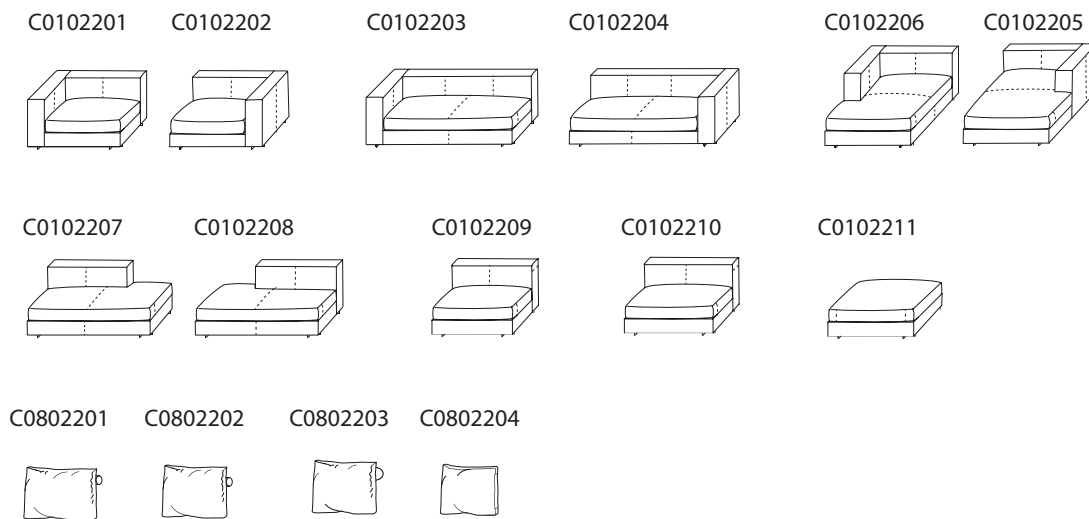

CLOUDS / FRAME: Solid Birch ,covered w/fabric lined polyurethane foam. SEAT: Cross-woven elastic webbing supporting seat cushions consisting of high-resilient polyurethane foam wrapped in feather down & polyester fiber. CUSHIONS: Back cushions filled w/channeled feather down w/high-resilient polyurethane foam core. C0802204 filled w/feathered down. FEET: Black metallic painted steel feet w/plastic glides. UPHOLSTERY OPTIONS: Fabric (removable) or Leather (non-removable). Sofa Connectors are Included.

FABRIC VERSION

LEATHER VERSION

(dotted lines illustrate positioning of stitched seams on leather versions of this sofa)

RECOMMENDED CUSHIONS

Item Code

C0102201/02	C0802202*1
C0102203/04	C0802203*2, and C0802204*1
C0102205/06	C0802202*1, and C0802204*1
C0102207/08	C0802201*1
C0102209	C0802201*1
C0102210	C0802201*1

SAMPLE CONFIGURATION

C0102203+C0102207+C0802201+C0802203x2
+C0802204+C0660001

C0102201+C0102209+C0102202+C0802201
+C0802202x2+C0660002

C0102206+C0102209+C0102202+C0802201
+C0802202x2+C0802204

C0102203+C0102204+C0802203x4
+C0802204x 2+C0660002