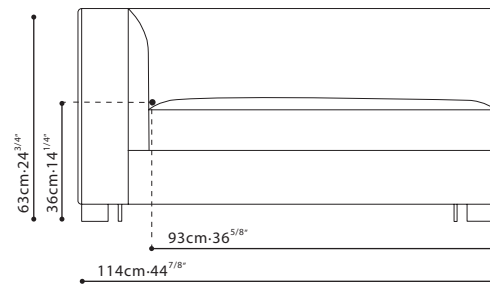

CLOUDS / FRAME: Solid Birch ,covered w/fabric lined polyurethane foam. SEAT: Cross-woven elastic webbing supporting seat cushions consisting of high-resilient polyurethane foam wrapped in feather down & polyester fiber. CUSHIONS: Back cushions filled w/channeled feather down w/high-resilient polyurethane foam core. C0802204 filled w/feathered down. FEET: Black metallic painted steel feet w/plastic glides. UPHOLSTERY OPTIONS: Fabric (removable) or Leather (non-removable). Sofa Connectors are Included.