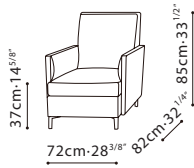

COZI / FRAME: Black metallic steel feet w/ Plastic glides. Solid birch frame. Seat support consists of cross-woven elastic webbing and sinuous spring. **CUSHION:** Seat cushion consists of high-resilient polyurethane foam and Feather down. C08H0601 cushion consist of feather down. **UPHOLSTERY OPTIONS:** Fabric or leather. Cushion Covers are Removable.

C02H0601