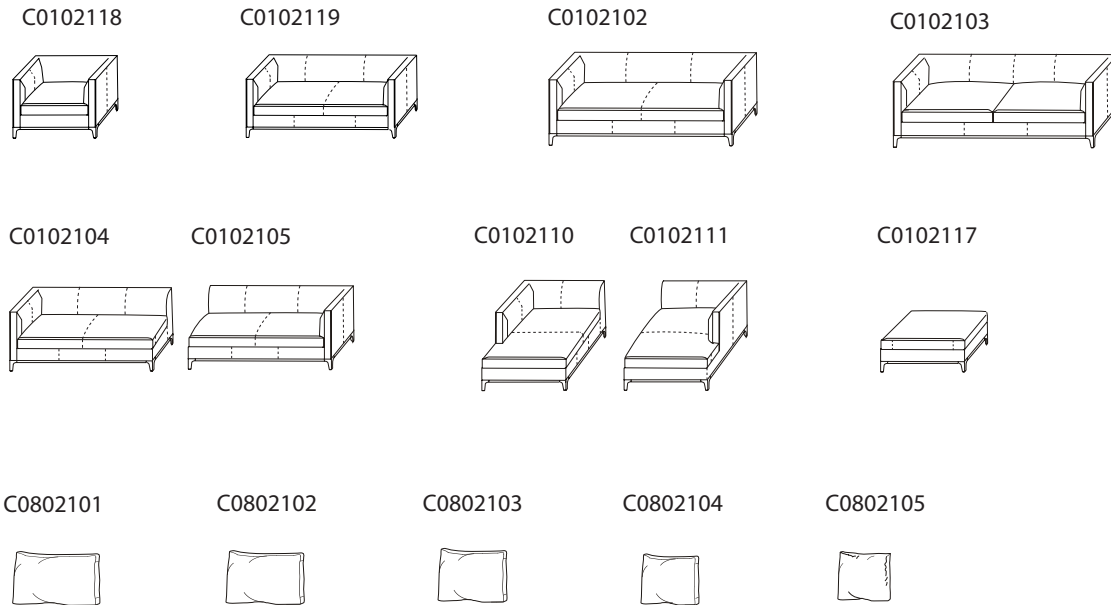

**CRESCENT /** FRAME: Solid Birch ,covered w/fabric lined polyurethane foam. SEAT: Cross-woven elastic webbing supporting seat cushions consisting of high-resilient polyurethane foam wrapped in channeled feather down & polyester fiber. CUSHIONS: Back cushions filled w/channeled feather down w/high-resilient polyurethane foam core. C0802105 filled w/feathered down. BASE: Black metallic painted die-cast steel w/plastic glides. UPHOLSTERY OPTIONS: Fabric (removable) or Leather (non-removable).

## FABRIC VERSION

## LEATHER VERSION

(dotted lines illustrate positioning of stitched seams on leather versions of this sofa)