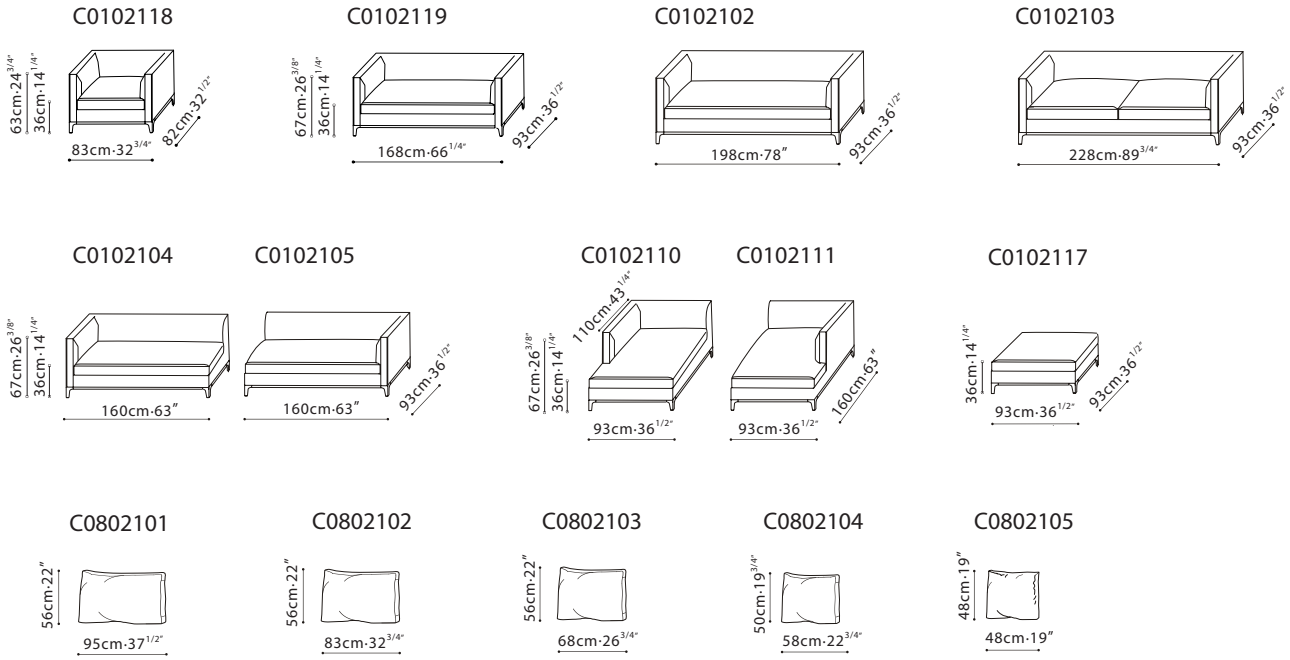

**CRESCENT /** FRAME: Solid Birch ,covered w/fabric lined polyurethane foam. SEAT: Cross-woven elastic webbing supporting seat cushions consisting of high-resilient polyurethane foam wrapped in channeled feather down & polyester fiber. CUSHIONS: Back cushions filled w/channeled feather down w/high-resilient polyurethane foam core. C0802105 filled w/feathered down. BASE: Black metallic painted die-cast steel w/plastic glides. UPHOLSTERY OPTIONS: Fabric (removable) or Leather (non-removable).

## LEATHER VERSION

(dotted lines illustrate positioning of stitched seams on leather versions of this sofa)