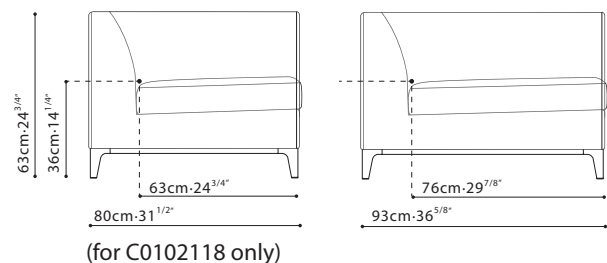

**CRESCENT /** FRAME: Solid Birch ,covered w/fabric lined polyurethane foam. SEAT: Cross-woven elastic webbing supporting seat cushions consisting of high-resilient polyurethane foam wrapped in channeled feather down & polyester fiber. CUSHIONS: Back cushions filled w/channeled feather down w/high-resilient polyurethane foam core. C0802105 filled w/feathered down. BASE: Black metallic painted die-cast steel w/plastic glides. UPHOLSTERY OPTIONS: Fabric (removable) or Leather (non-removable).