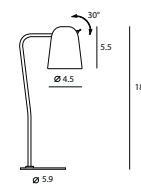

Dobi Wall
SQ-2181W
E12 1 x Max 30W
Shade rotatable
Dip switch

Photo Credit: Neriixxi Design