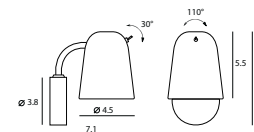

Catering to smaller scaled spaces, the DOBI offers a more petite version of the ever so popular DODO. Besides scaling down in size, the DOBI remains true to much of the original DODO features such as the incorporation of a dip switch, elongated dome shape, and adjustable shade. For those with a tight space to work with, but unwillingness to compromise on style, the DOBI is a must have.

Dobi Wall
SQ-2181W
E12 1 x Max 30W
Shade rotatable
Dip switch