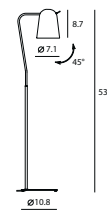

DODO 嘟嘟鳥

By Chen, Chao Cheng, 2013

Materials: steel
Color: matt black