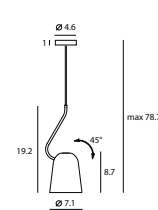

Materials: steel
Color: matt black