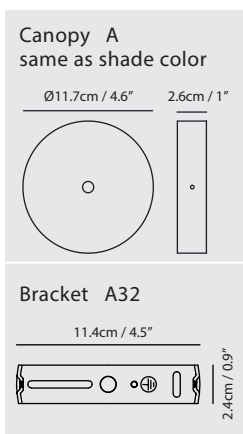

Light Source
E26 1 x Max 77W

Feature
Ribbed reflector, bulb cover

Weight
2.4kg / 5.3lb

- Color**
- matt black
 - shiny white
 - copper
 - chrome

Dome Pendant L

Model
SQ-3650MP

Material
steel

Light Source
E26 1 x Max 100W

Feature
Ribbed reflector, bulb cover

Weight
4.2kg / 9.2lb

- Color**
- matt black
 - shiny white
 - copper
 - chrome