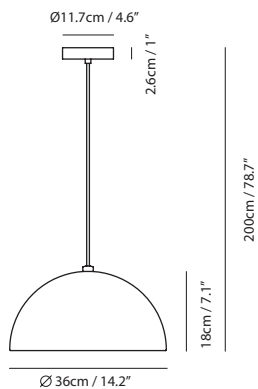

By Chen, Chao Cheng 陳昭成

matt black

shiny white

copper

chrome

Dome Pendant M

Model
SQ-360MP

Material
steel

Light Source
E26 1 x Max 77W

Feature
Ribbed reflector, bulb cover

Weight
2.4kg / 5.3lb

- Color**
- matt black
 - shiny white
 - copper
 - chrome

Dome Pendant L

Model
SQ-3650MP

Material
steel

Light Source
E26 1 x Max 100W

Feature
Ribbed reflector, bulb cover

Weight
4.2kg / 9.2lb

- Color**
- matt black
 - shiny white
 - copper
 - chrome