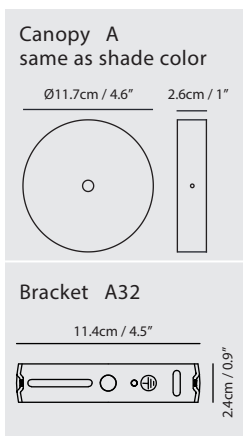

Dome Pendant M

Model
SQ-360MP

Material
steel

Light Source
E26 1 x Max 77W

Feature
Ribbed reflector, bulb cover

Weight
2.4kg / 5.3lb

1. **Color**
2. matt black
   - shiny white
   - copper
   - chrome