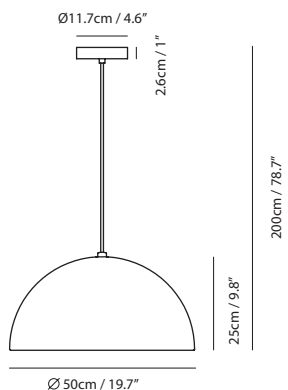

By Chen, Chao Cheng 陳昭成

matt black

shiny white

copper

chrome

Dome Pendant M

Model
SQ-360MP

Material
steel

Light Source
E26 1 x Max 77W

Feature
Ribbed reflector, bulb cover

Weight
2.4kg / 5.3lb

- Color**
- matt black
 - shiny white
 - copper
 - chrome

Dome Pendant L

Model
SQ-3650MP

Material
steel

Light Source
E26 1 x Max 100W

Feature
Ribbed reflector, bulb cover

Weight
4.2kg / 9.2lb

- Color**
- matt black
 - shiny white
 - copper
 - chrome