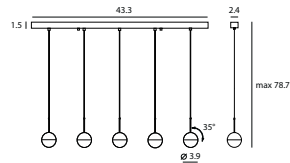

Dora Pendant PLS
SLD-1010PLS
LED 5 x 6.5W (3000K, CRI 90, 2750lm)
Shade rotatable
Built-in dimmable driver
Black PVC wire