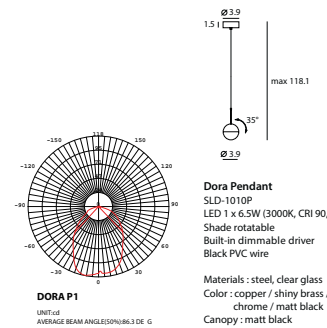

Dora Pendant
SLD-1010P
LED 1 x 6.5W (3000K, CRI 90, 550lm)
Shade rotatable
Built-in dimmable driver
Black PVC wire
Materials : steel, clear glass
Color : copper / shiny brass /
chrome / matt black
Canopy : matt black