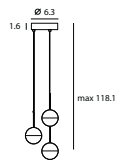

Dora Pendant P3
SLD-1010P3
LED 3 x 6.5W (3000K, CRI 90, 1650lm)
Shade rotatable
Built-in dimmable driver
Black PVC wire