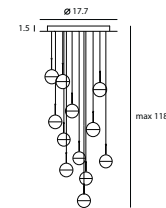

Dora Pendant PC 12
SLD-1010PC12
LED 12 x 6.5W (3000K, CRI 90, 6600lm)
Built-in dimmable driver
Ring height adjustable
Black PVC wire

Bespoke Large Multi-tiered Chandelier