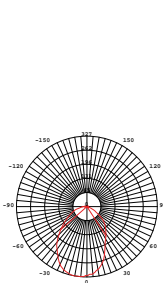

Dora Pendant P3
SLD-1010P3
LED 3 x 6.5W (3000K, CRI 90, 1650lm)
Shade rotatable
Built-in dimmable driver
Black PVC wire