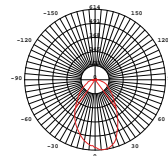

Dora Pendant PLS
SLD-1010PLS
LED 5 x 6.5W (3000K, CRI 90, 2750lm)
Shade rotatable
Built-in dimmable driver
Black PVC wire