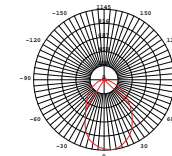

Dora Pendant PC 12
SLD-1010PC12
LED 12 x 6.5W (3000K, CRI 90, 6600lm)
Built-in dimmable driver
Ring height adjustable
Black PVC wire

Bespoke Large Multi-tiered Chandelier