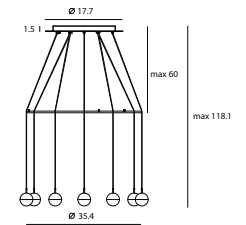

Dora Pendant PC 12
SLD-1010PC12
LED 12 x 6.5W (3000K, CRI 90, 6600lm)
Built-in dimmable driver
Ring height adjustable
Black PVC wire

Bespoke Large Multi-tiered Chandelier