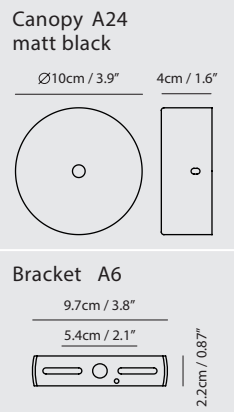

By Chang, Ting Ting 張婷婷

matt black

copper

shiny brass

chrome

Dora Pendant P1

Model
SLD-1010P

Material
glass, steel

Light Source
LED 6.5W 3000K CRI90 250lm

Driver
Built-in dimmable driver
(Triac dimming)

Weight
1.2kg / 2.6lb

- Color**
- matt black
 - copper
 - shiny brass
 - chrome

Dora Pendant P3

Model
SLD-1010P3

Material
glass, steel

Light Source
LED 3 x 6.5W 3000K CRI90 678lm

Driver
Built-in dimmable driver
(Triac dimming)

Weight
3.6kg / 7.9lb

- Color**
- matt black
 - copper
 - shiny brass
 - chrome