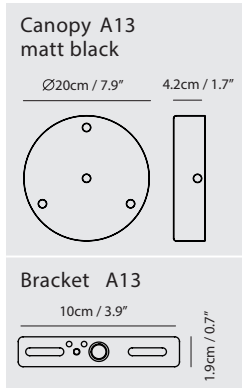

By Chang, Ting Ting 張婷婷

matt black

copper

shiny brass

chrome

Dora Pendant P1

Model
SLD-1010P

Material
glass, steel

Light Source
LED 6.5W 3000K CRI90 250lm

Driver
Built-in dimmable driver
(Triac dimming)

Weight
1.2kg / 2.6lb

- Color**
- matt black
 - copper
 - shiny brass
 - chrome

Dora Pendant P3

Model
SLD-1010P3

Material
glass, steel