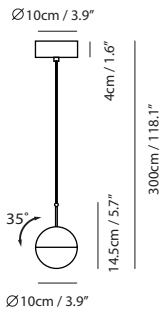

By Chang, Ting Ting 張婷婷

matt black

copper

shiny brass

chrome

Dora Pendant P1

Model
SLD-1010P

Material
glass, steel

Light Source
LED 6.5W 3000K CRI90 250lm

Driver
Built-in dimmable driver
(Triac dimming)

Weight
1.2kg / 2.6lb

- Color**
- matt black
 - copper
 - shiny brass
 - chrome

Dora Pendant P3

Model
SLD-1010P3

Material
glass, steel