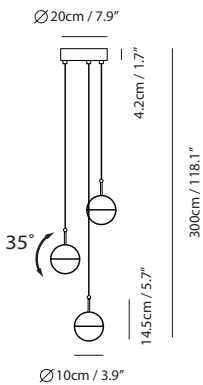

By Chang, Ting Ting 張婷婷

matt black

copper

shiny brass

chrome

Dora Pendant P1

Model
SLD-1010P

Material
glass, steel

Light Source
LED 6.5W 3000K CRI90 250lm

Driver
Built-in dimmable driver
(Triac dimming)

Weight
1.2kg / 2.6lb

- Color**
- matt black
 - copper
 - shiny brass
 - chrome

Dora Pendant P3

Model
SLD-1010P3

Material
glass, steel

Light Source
LED 3 x 6.5W 3000K CRI90 678lm

Driver
Built-in dimmable driver
(Triac dimming)

Weight
3.6kg / 7.9lb

- Color**
- matt black
 - copper
 - shiny brass
 - chrome