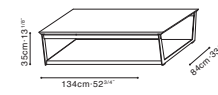

C0600045 Coffee Table