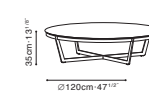

C0600046 Coffee Table