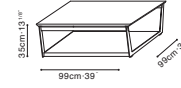

C0600044 Coffee Table