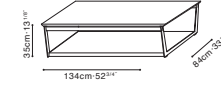

C0600045 Coffee Table