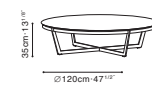

## ELEMENT

C0600044 Coffee Table

C0600045 Coffee Table

C0600046 Coffee Table

Darkened Steel frame, Top Available in:

Carrara Marble

Galaxy Grey Marble  
(For C0600045 & C0600046 only)