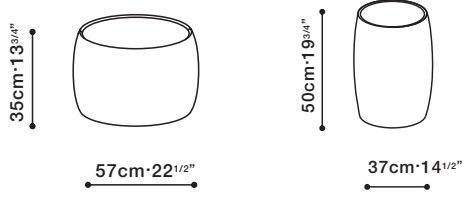

DRUM / FRAME: Solid Birch wood frame with plywood reinforcement. Upholstered in P, Q or R/RS Grade Leather and cushioned with polyurethane foam. **TOP:** Available in Black Walnut. **FEATURES:** Shorter Drum Ottoman, C02A1101, comes with five castors at the bottom for easy maneuvering and removable top for convenient easy access storage.

C02A1101

C02A1102

**66lbs weight limit for all Drum Ottomans

Black Walnut