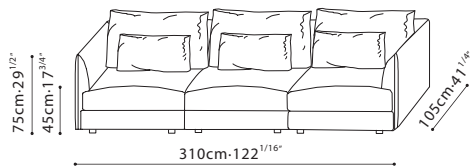

RECOMMENDED CUSHIONS

Item Code	
C0104001/02	C8104003*1, and C8104004*1
C0104003/04	C8104003*1, and C8104004*1
C0104005/06	C8104003*1, and C8104004*1
C0104007	C8104003*1
C0104008	C8104003*1
C0104009	C8104003*1
C0104010	None

SAMPLE CONFIGURATION

C0104009+C8104003+C0104008+C8104003
+C0104009+C8104003