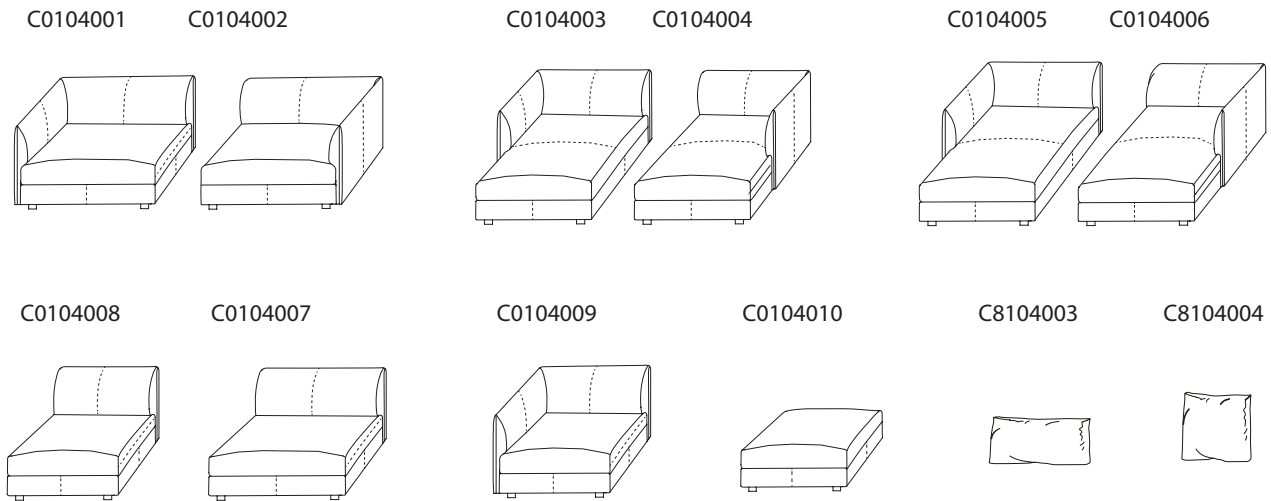

ERA / FRAME: Steel arm & backrest framing covered w/fabric lined polyurethane foam. **SEAT:** Solid Birch, base paired w/cross-woven elastic webbing supporting seat cushions consisting of high-resilient polyurethane foam wrapped in channeled feather down & polyester fiber. **CUSHIONS:** Back cushions filled w/channeled feather down w/high-resilient polyurethane foam core. Feather & polyester fiber filled toss pillows. **FEET:** Inset black ABS plastic feet. **UPHOLSTERY OPTIONS:** Fabric (removable) or leather. **FEATURES:** Piping detail on the edges of the back and armrests.

Sofa Connectors INCLUDED

FABRIC VERSION

LEATHER VERSION

(dotted lines illustrate positioning of stitched seams on leather versions of this sofa)

RECOMMENDED CUSHIONS

Item Code	
C0104001/02	C8104003*1, and C8104004*1
C0104003/04	C8104003*1, and C8104004*1
C0104005/06	C8104003*1, and C8104004*1
C0104007	C8104003*1
C0104008	C8104003*1
C0104009	C8104003*1
C0104010	None

SAMPLE CONFIGURATION

C0104009+C8104003+C0104008+C8104003
+C0104009+C8104003

C0104001+C8104004+C8104003+C0104007+C8104003
+C0104003+C8104003+C8104004

C0104007+C8104003+C0104003+C8104003
+C8104004

C0104001+C8104004+C8104003+C0104003+C8104003
+C8104004