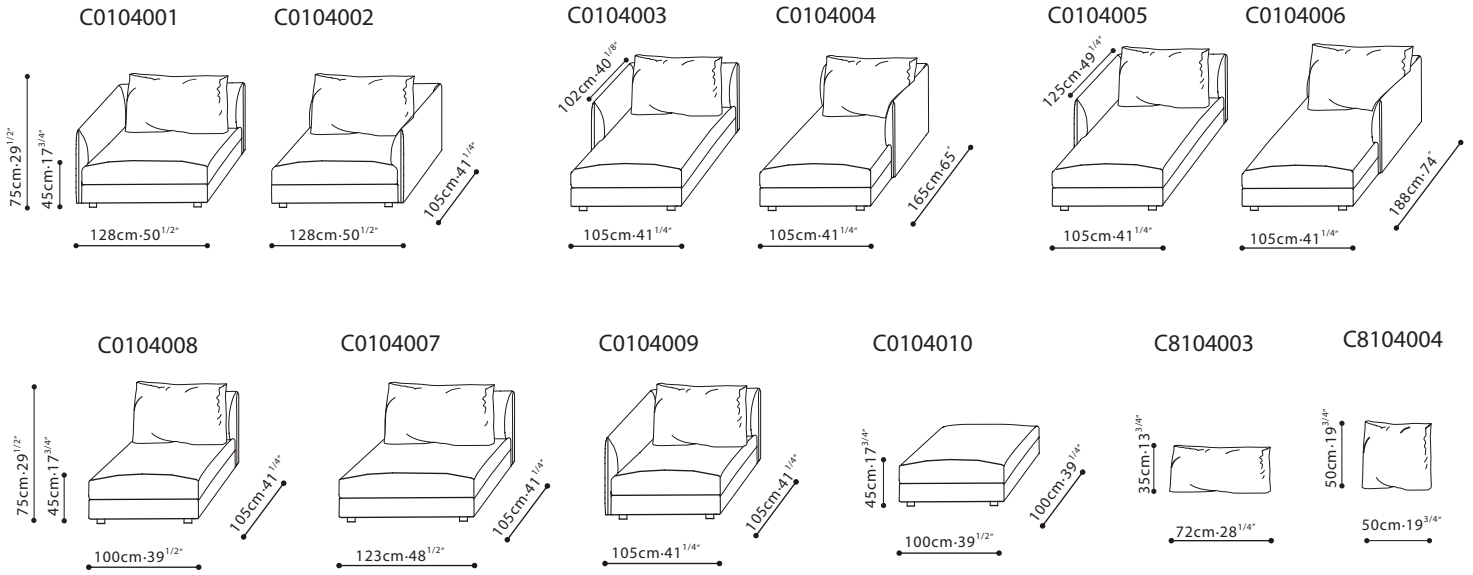

ERA / FRAME: Steel arm & backrest framing covered w/fabric lined polyurethane foam. **SEAT:** Solid Birch, base paired w/cross-woven elastic webbing supporting seat cushions consisting of high-resilient polyurethane foam wrapped in channeled feather down & polyester fiber. **CUSHIONS:** Back cushions filled w/channeled feather down w/high-resilient polyurethane foam core. Feather & polyester fiber filled toss pillows. **FEET:** Inset black ABS plastic feet. **UPHOLSTERY OPTIONS:** Fabric (removable) or leather. **FEATURES:** Piping detail on the edges of the back and armrests.

Sofa Connectors INCLUDED

FABRIC VERSION

LEATHER VERSION

(dotted lines illustrate positioning of stitched seams on leather versions of this sofa)

RECOMMENDED CUSHIONS

Item Code	
C0104001/02	C8104003*1, and C8104004*1
C0104003/04	C8104003*1, and C8104004*1
C0104005/06	C8104003*1, and C8104004*1
C0104007	C8104003*1
C0104008	C8104003*1
C0104009	C8104003*1
C0104010	None

SAMPLE CONFIGURATION

C0104009+C8104003+C0104008+C8104003
+C0104009+C8104003

C0104001+C8104004+C8104003+C0104007+C8104003
+C0104003+C8104003+C8104004

C0104007+C8104003+C0104003+C8104003
+C8104004

C0104001+C8104004+C8104003+C0104003+C8104003
+C8104004