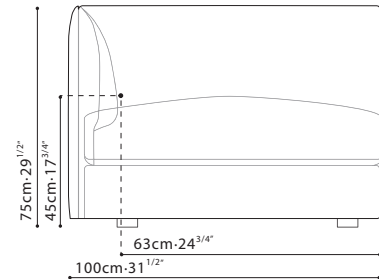

ERA / FRAME: Steel arm & backrest framing covered w/fabric lined polyurethane foam. **SEAT:** Solid Birch, base paired w/cross-woven elastic webbing supporting seat cushions consisting of high-resilient polyurethane foam wrapped in channeled feather down & polyester fiber. **CUSHIONS:** Back cushions filled w/channeled feather down w/high-resilient polyurethane foam core. Feather & polyester fiber filled toss pillows. **FEET:** Inset black ABS plastic feet. **UPHOLSTERY OPTIONS:** Fabric (removable) or leather. **FEATURES:** Piping detail on the edges of the back and armrests.

Sofa Connectors INCLUDED