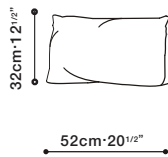

C8220010

Brown Walnut