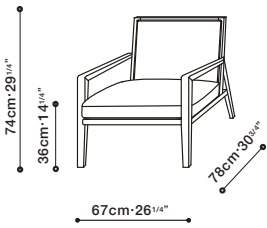

FLORA / FRAME: Solid Ash. Teflon glides for feet. **BACK:** Polyurethane foam covered in fabric or leather (non-removable). **SEAT:** High-resilient polyurethane foam core wrapped in compartmented feather down & polyester fiber w/removable fabric or leather cover. Seat cushion attached to frame w/Velcro. **PILLOW:** Feather down filled w/removable fabric or leather cover. **FINISH OPTIONS:** Grey Oak, Natural Oak or Brown Walnut.

C0220011